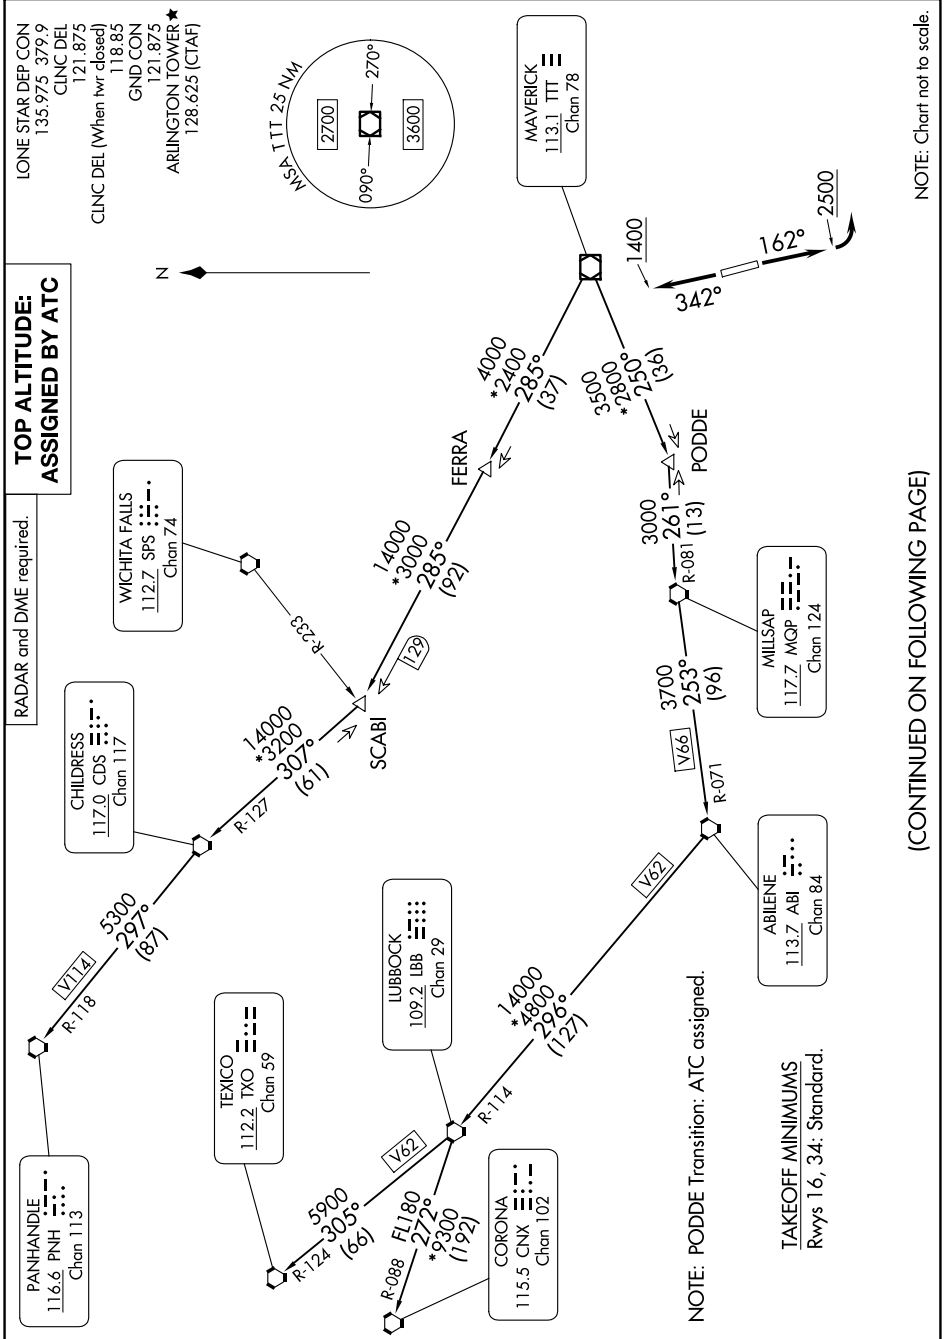

# WORTH ONE DEPARTURE

SC-2, 23 JAN 2025 to 20 FEB 2025

# WORTH ONE DEPARTURE

(CONTINUED ON FOLLOWING PAGE)

SC-2, 23 JAN 2025 to 20 FEB 2025