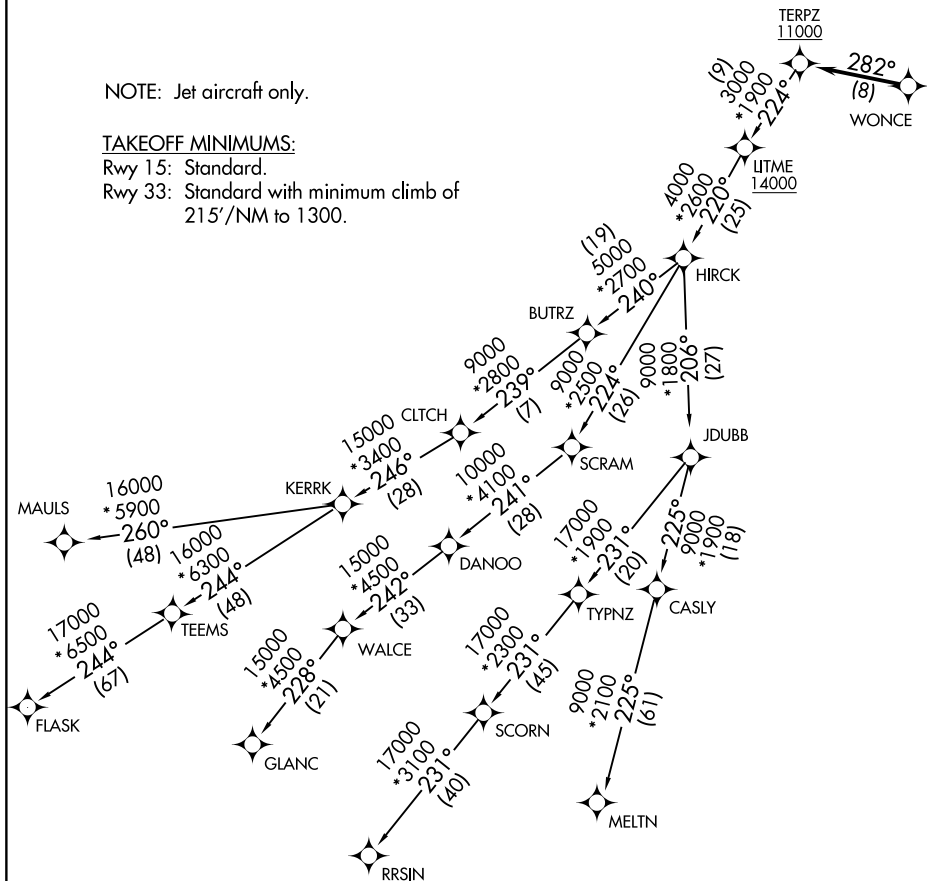

(TERPZ8.TERPZ) 24193

AL-5222 (FAA)

MARTIN STATE (MTN)

BALTIMORE, MARYLAND

TERPZ EIGHT DEPARTURE (RNAV)

POTOMAC DEP CON
119.7 290.475
ATIS
124.925
GND CON
121.8 253.4
MARTIN TOWER ★
121.3 (CTAF) 254.425
UNICOM
122.95

RNAV 1 - DME/DME/IRU or GPS.

RADAR required.

**TOP ALTITUDE:
17000**

NOTE: Jet aircraft only.

TAKEOFF MINIMUMS:

Rwy 15: Standard.

Rwy 33: Standard with minimum climb of
215'/NM to 1300.

NE-3, 23 JAN 2025 to 20 FEB 2025

NE-3, 23 JAN 2025 to 20 FEB 2025

NOTE: Chart not to scale.

TERPZ EIGHT DEPARTURE (RNAV)

(TERPZ8.TERPZ) 11JUL24

BALTIMORE, MARYLAND

MARTIN STATE (MTN)