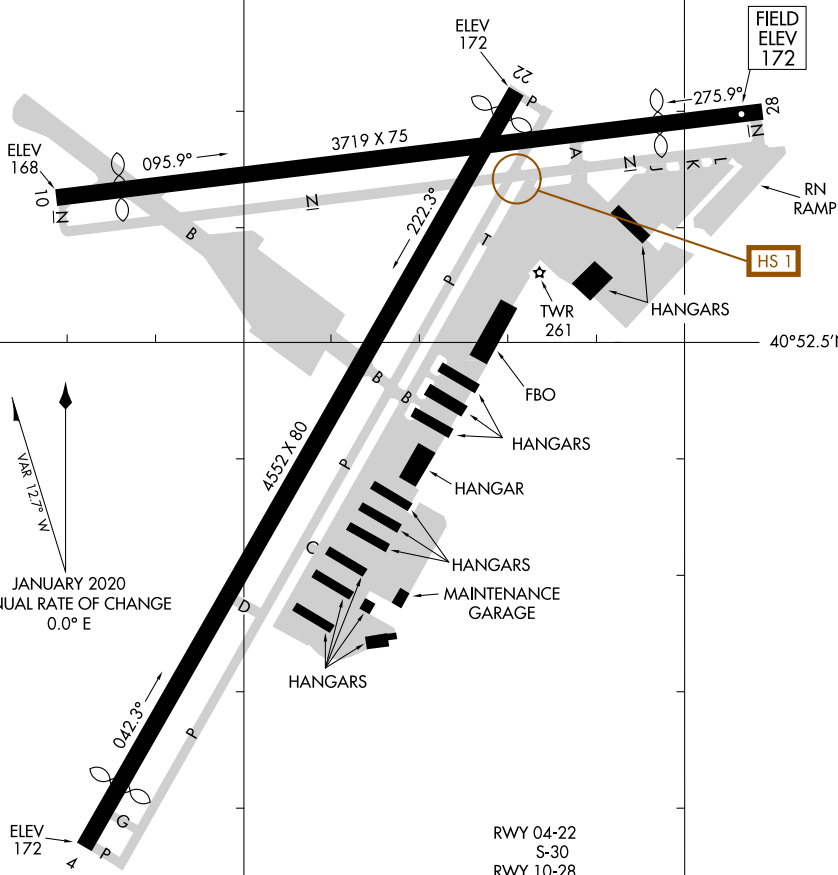

24249

AIRPORT DIAGRAM

AL-5275 (FAA)

ESSEX COUNTY (CDW)
CALDWELL, NEW JERSEY

ATIS
 135.5
 CALDWELL TOWER ★
 119.8
 GND CON
 121.9
 CLNC DEL
 121.1

D

NE-2, 23 JAN 2025 to 20 FEB 2025

NE-2, 23 JAN 2025 to 20 FEB 2025

JANUARY 2020
 ANNUAL RATE OF CHANGE
 0.0° E

RWY 04-22
 S-30
 RWY 10-28
 S-30

CAUTION: BE ALERT TO RUNWAY CROSSING CLEARANCES.
 READBACK OF ALL RUNWAY HOLDING INSTRUCTIONS IS REQUIRED.

74°17.0'W

74°16.5'W

AIRPORT DIAGRAM