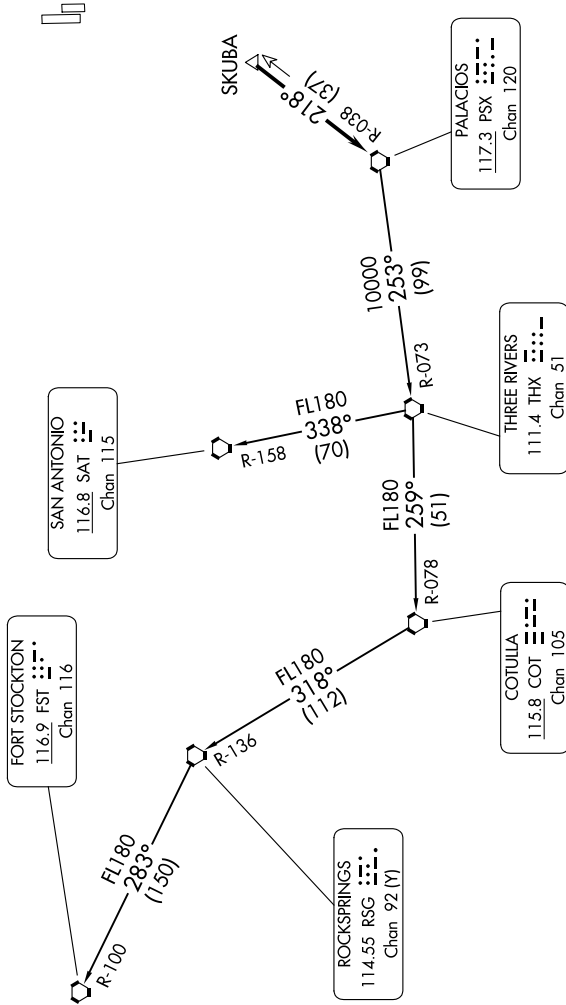

PALACIOS THREE DEPARTURE

TOP ALTITUDE:
ASSIGNED BY ATC

RADAR and DME required.

TAKEOFF MINIMUMS

Rwys 17L, 35R: NA - Environmental.
Waterways 17, 35: NA - Air Traffic.
Rwys 17R, 35L: Standard.

ATIS 128.375
CLNC DEL 119.45
GND CON 121.8 239.0
HOOKS TOWER* 127.4 354.1 (EAST)
118.4 (CTAF) 354.1 (WEST)
HOUSTON DEP CON 119.7 281.4 (Rwys 35L/R)
123.8 257.7 (Rwys 17L/R)

FORT STOCKTON
116.9 FST
Chan 116

SAN ANTONIO
116.8 SAT
Chan 115

ROCKSPRINGS
114.55 RSG
Chan 92 (Y)

COTUILA
115.8 COT
Chan 105

THREE RIVERS
111.4 THX
Chan 51

PALACIOS
117.3 PSX
Chan 120

(CONTINUED ON FOLLOWING PAGE)

NOTE: Chart not to scale.

PALACIOS THREE DEPARTURE