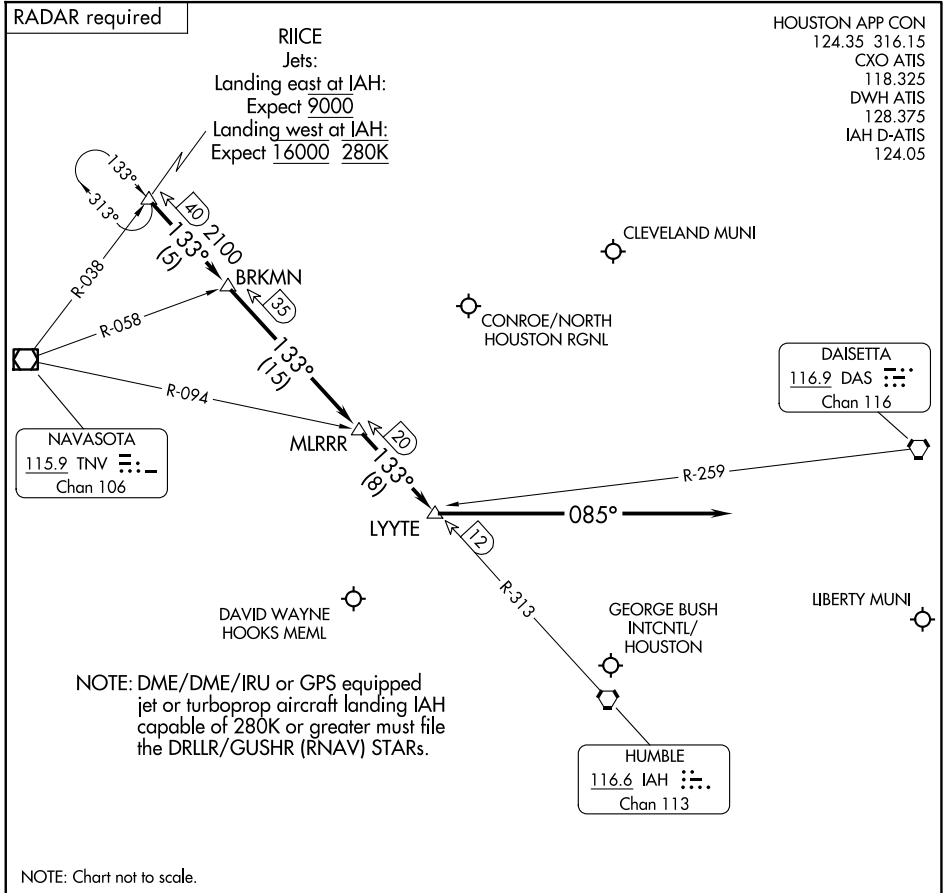

RIICE ONE ARRIVAL

Arrival Routes

HOUSTON, TEXAS

SC-5, 23 JAN 2025 to 20 FEB 2025

SC-5, 23 JAN 2025 to 20 FEB 2025

ARRIVAL ROUTE DESCRIPTION

GEORGE BUSH INTCNTL/HOUSTON (IAH):

... From over RIICE on IAH R-313 to BRKMN, to MLRRR, to LYYTE.

LANDING RUNWAYS 26L/R or 27:

... Fly heading 085° for vectors to final approach course.

LANDING ALL OTHER RUNWAYS:

... Expect vectors to final approach course at or prior to LYYTE.

FOR ALL OTHER AIRPORTS:

... From over RIICE on IAH R-313 to BRKMN, thence as depicted to LYYTE. Expect vectors to final approach course at or prior to LYYTE.