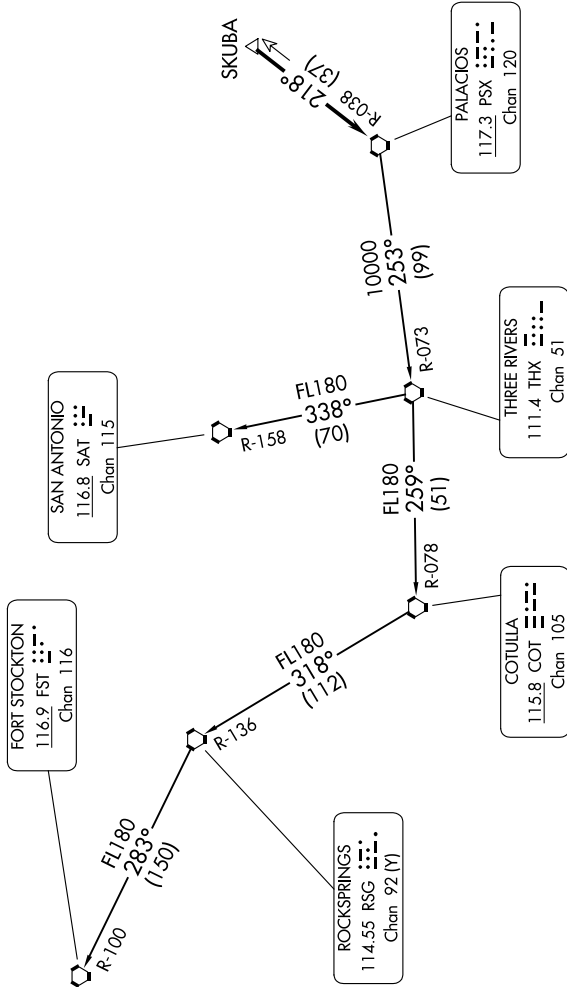

PALACIOS THREE DEPARTURE

TOP ALTITUDE:
ASSIGNED BY ATC

RADAR and DME required.

TAKEOFF MINIMUMS
Rwys 1, 14, 19, 32: Standard.

(CONTINUED ON FOLLOWING PAGE)

NOTE: Chart not to scale.

PALACIOS THREE DEPARTURE