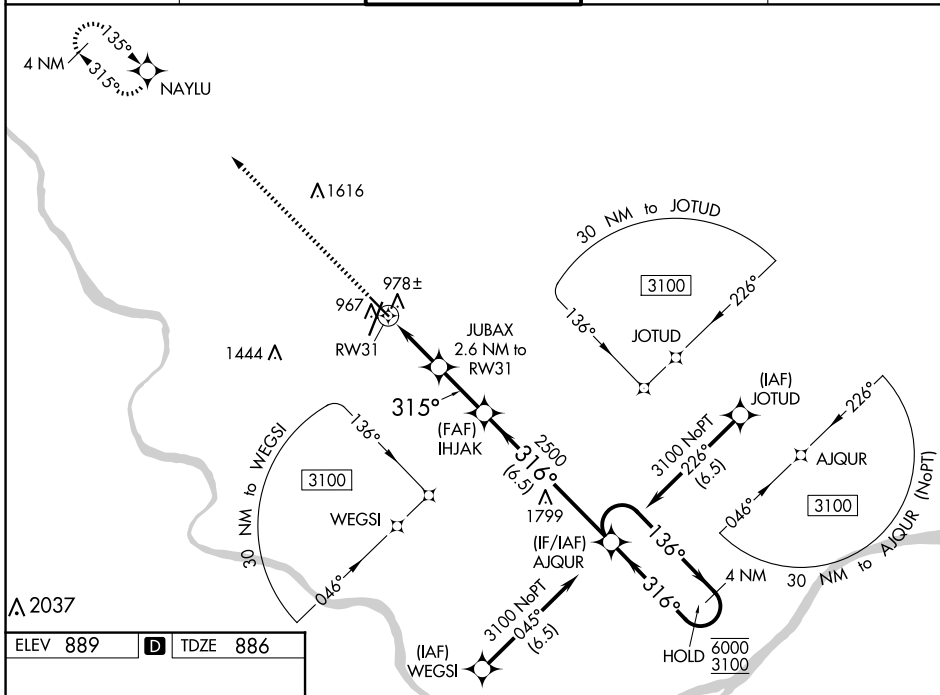

WAAS CH 86242 W31A	APP CRS 315°	Rwy Idg TDZE Apt Elev	5500 886 889
--	------------------------	-----------------------------	---

RNAV (GPS) RWY 31

COLUMBIA RGNL (COU)

RNP APCH.

⚠ Circling Rwy 20 NA at night. Rwy 31 helicopter visibility reduction below 3/4 SM NA. For uncompensated Baro-VNAV systems, LNAV/VNAV NA below -17°C or above 54°C. Circling NA for Cat D west of Rwy 2 and 13.

MISSED APPROACH: Climb to 3100 direct NAYLU and hold.

ATIS 128.45	MIZZO APP CON 124.375 353.925	COLUMBIA TOWER * 119.3 (CTAF) 363.25	GND CON 121.6	UNICOM 122.95
-----------------------	---	--	-------------------------	-------------------------

CATEGORY	A	B	C	D
LPV DA		1138-1	252 (300-1)	
LNAV/VNAV DA		1138-1	252 (300-1)	
LNAV MDA		1240-1	354 (400-1)	
C CIRCLING	1300-1 411 (500-1)	1340-1 451 (500-1)	1360-1½ 471 (500-1½)	1440-2 551 (600-2)

NC-3, 23 JAN 2025 to 20 FEB 2025

NC-3, 23 JAN 2025 to 20 FEB 2025