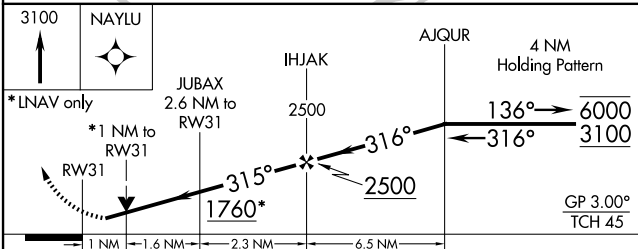

WAAS CH 86242 W31A	APP CRS 315°	Rwy Idg TDZE Apt Elev	5500 886 889
--	------------------------	-----------------------------	---

RNAV (GPS) RWY 31

COLUMBIA RGNL (COU)

RNP APCH.

⚠ Circling Rwy 20 NA at night. Rwy 31 helicopter visibility reduction below 3/4 SM NA. For uncompensated Baro-VNAV systems, LNAV/VNAV NA below -17°C or above 54°C. Circling NA for Cat D west of Rwy 2 and 13.

MISSED APPROACH: Climb to 3100 direct NAYLU and hold.

ATIS 128.45	MIZZO APP CON 124.375 353.925	COLUMBIA TOWER * 119.3 (CTAF) 363.25	GND CON 121.6	UNICOM 122.95
-----------------------	---	--	-------------------------	-------------------------