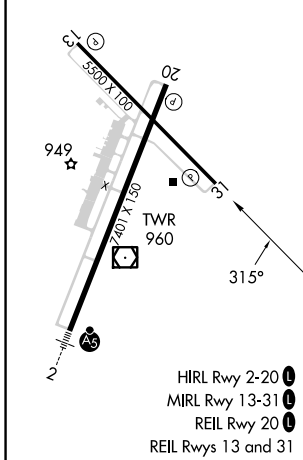

WAAS CH 86242 W31A	APP CRS 315°	Rwy Idg TDZE Apt Elev	5500 886 889
--	------------------------	-----------------------------	---

RNAV (GPS) RWY 31

COLUMBIA RGNL (COU)

RNP APCH.

⚠ Circling Rwy 20 NA at night. Rwy 31 helicopter visibility reduction below 3/4 SM NA. For uncompensated Baro-VNAV systems, LNAV/VNAV NA below -17°C or above 54°C. Circling NA for Cat D west of Rwy 2 and 13.

MISSED APPROACH: Climb to 3100 direct NAYLU and hold.

ATIS 128.45	MIZZO APP CON 124.375 353.925	COLUMBIA TOWER * 119.3 (CTAF) 363.25	GND CON 121.6	UNICOM 122.95
-----------------------	---	--	-------------------------	-------------------------

CATEGORY	A	B	C	D
LPV DA		1138-1	252 (300-1)	
LNAV/VNAV DA		1138-1	252 (300-1)	
LNAV MDA		1240-1	354 (400-1)	
C CIRCLING	1300-1 411 (500-1)	1340-1 451 (500-1)	1360-1½ 471 (500-1½)	1440-2 551 (600-2)

NC-3, 23 JAN 2025 to 20 FEB 2025