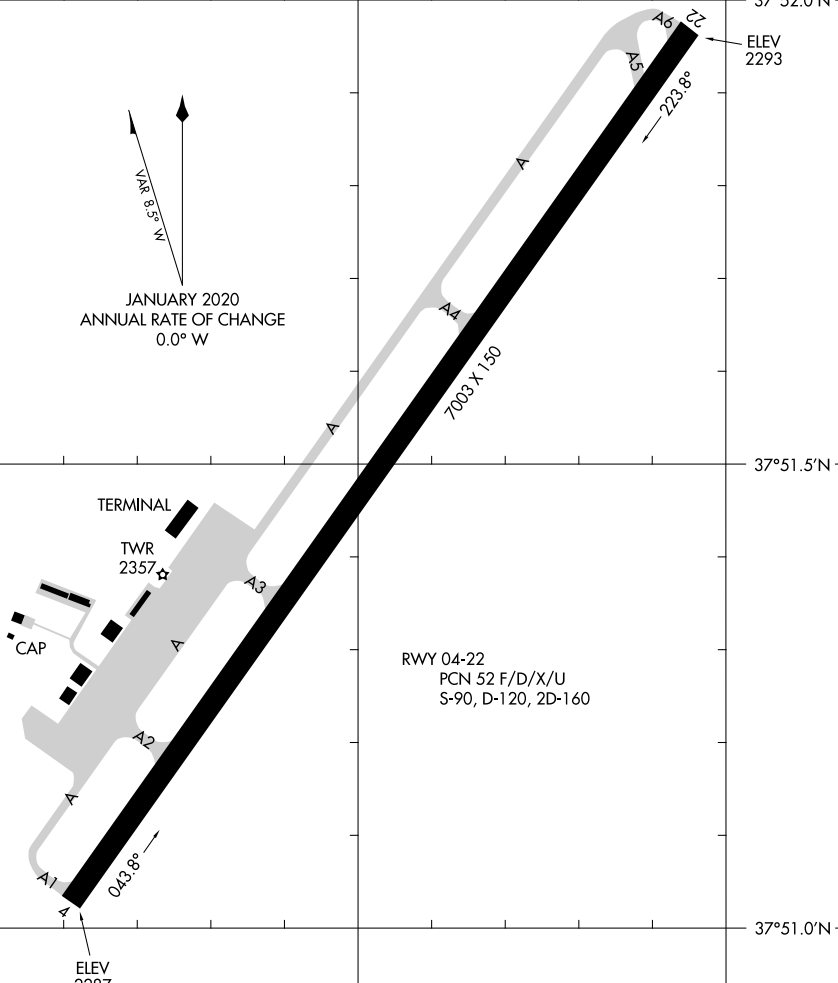

22139

# AIRPORT DIAGRAM

AL-5601 (FAA)

GREENBRIER VALLEY (LWB)  
LEWISBURG, WEST VIRGINIA

ATIS ★  
 121.4  
 LEWISBURG TOWER ★  
 118.9  
 GND CON  
 121.9  
 CLNC DEL  
 120.85 (When tower closed)

FIELD  
 ELEV  
 2302

D

CAUTION: BE ALERT TO RUNWAY CROSSING CLEARANCES.  
 READBACK OF ALL RUNWAY HOLDING INSTRUCTIONS IS REQUIRED.

NE-4, 23 JAN 2025 to 20 FEB 2025

NE-4, 23 JAN 2025 to 20 FEB 2025

# AIRPORT DIAGRAM

22139

LEWISBURG, WEST VIRGINIA  
GREENBRIER VALLEY (LWB)