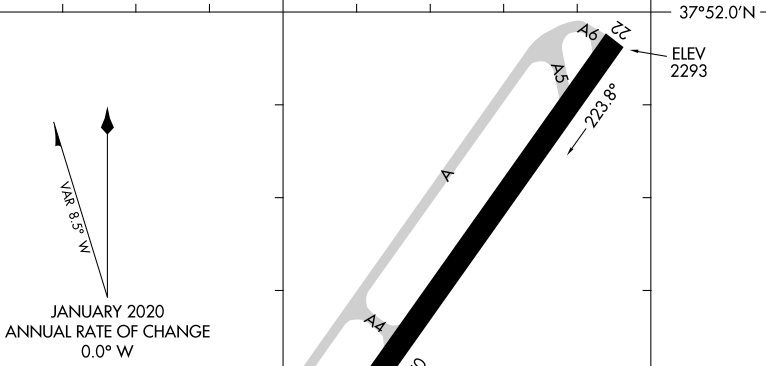

# AIRPORT DIAGRAM

AL-5601 (FAA)

GREENBRIER VALLEY (LWB)  
LEWISBURG, WEST VIRGINIA

ATIS ★  
 121.4  
 LEWISBURG TOWER ★  
 118.9  
 GND CON  
 121.9  
 CLNC DEL  
 120.85 (When tower closed)

FIELD  
 ELEV  
 2302

D

CAUTION: BE ALERT TO RUNWAY CROSSING CLEARANCES.  
 READBACK OF ALL RUNWAY HOLDING INSTRUCTIONS IS REQUIRED.

NE-4, 23 JAN 2025 to 20 FEB 2025

NE-4, 23 JAN 2025 to 20 FEB 2025