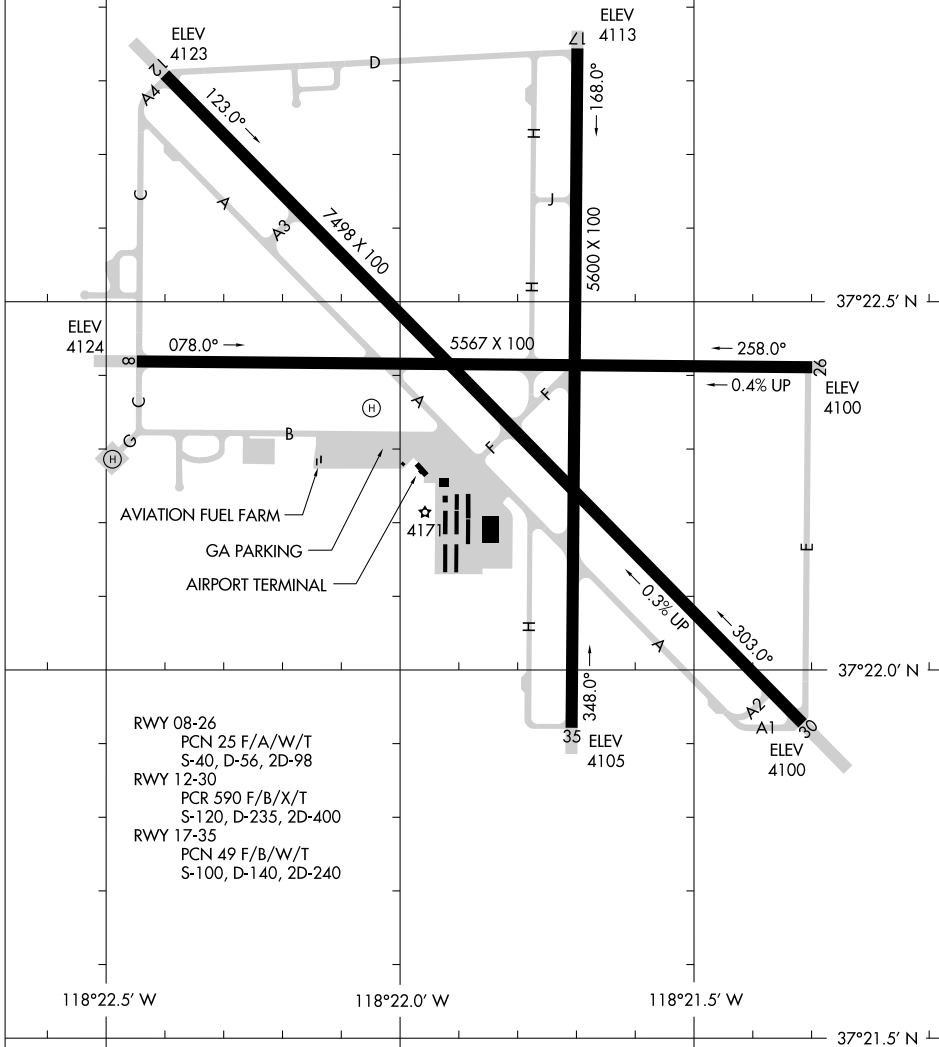

AIRPORT DIAGRAM

AL-5737 (FAA)

BISHOP (BIH)
BISHOP, CALIFORNIA

ASOS
119.025
CTAF/UNICOM
123.0

FIELD
ELEV
4124

JANUARY 2020
ANNUAL RATE OF CHANGE
0.1° W

37°23.0' N

SW-2, 23 JAN 2025 to 20 FEB 2025

SW-2, 23 JAN 2025 to 20 FEB 2025

AIRPORT DIAGRAM

BISHOP, CALIFORNIA
BISHOP (BIH)