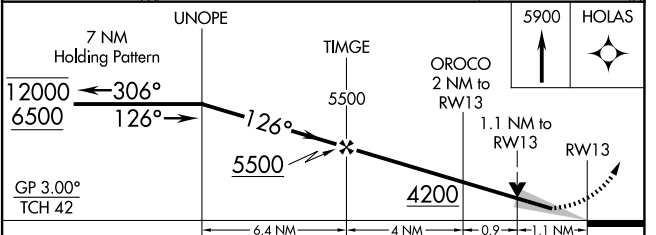

WAAS CH 86535 W13A	APP CRS 126°	Rwy Idg TDZE Apt Elev	6132 3534 3545
--	------------------------	-----------------------------	---

RNAV (GPS) RWY 13

ARTESIA MUNI (ATS)

RNP APCH - GPS.	MISSED APPROACH: Climb to 5900 direct HOLAS and hold.
▼ For uncompensated Baro-VNAV systems, LNAV/VNAV ▲ NA below -22°C or above 54°C.	

AWOS-3 126.725	ROSWELL APP CON * 119.6 239.0	UNICOM 123.075 (CTAF) 0
--------------------------	---	-----------------------------------

ELEV 3545	TDZE 3534
-----------	-----------

CATEGORY	A	B	C	D
LPV DA		3734- ³ / ₄	200 (200- ³ / ₄)	
LNAV/VNAV DA		3784- ⁷ / ₈	250 (300- ⁷ / ₈)	
LNAV MDA	3920-1	386 (400-1)	3920-1 ¹ / ₈	386 (400-1 ¹ / ₈)
◻ CIRCLING	3980-1 435 (500-1)	4000-1 455 (500-1)	4040-1 ¹ / ₂ 495 (500-1 ¹ / ₂)	4240-2 ¹ / ₄ 695 (700-2 ¹ / ₄)