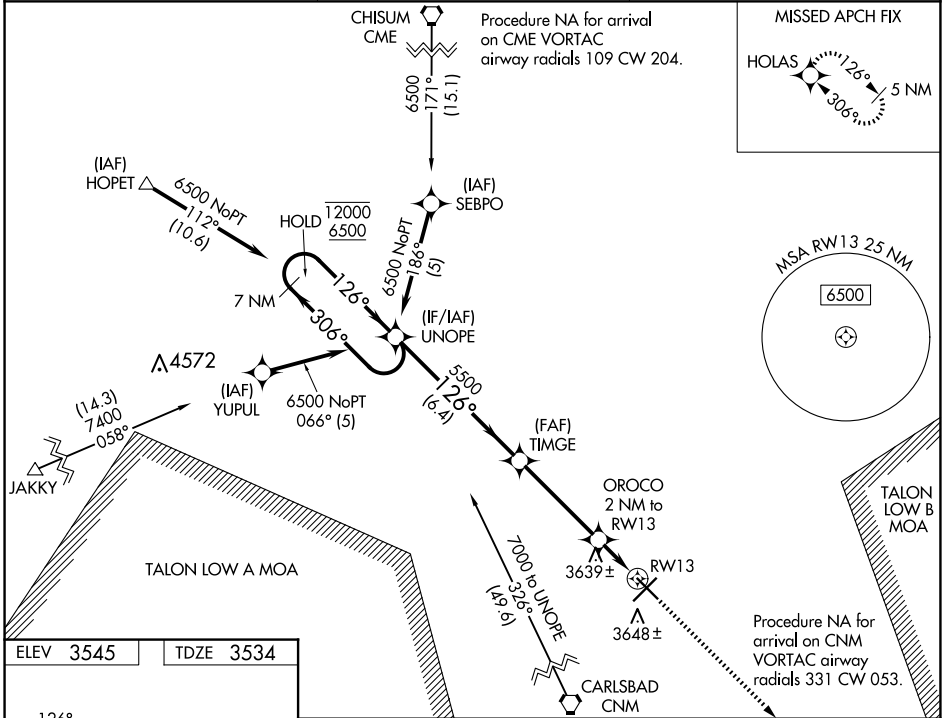

WAAS CH 86535 W13A	APP CRS 126°	Rwy Idg TDZE Apt Elev	6132 3534 3545
--	------------------------	-----------------------------	---

RNAV (GPS) RWY 13

ARTESIA MUNI (ATS)

RNP APCH - GPS.	MISSED APPROACH: Climb to 5900 direct HOLAS and hold.
▼ For uncompensated Baro-VNAV systems, LNAV/VNAV ▲ NA below -22°C or above 54°C.	

AWOS-3 126.725	ROSWELL APP CON * 119.6 239.0	UNICOM 123.075 (CTAF) 0
--------------------------	---	-----------------------------------

ELEV 3545	TDZE 3534
-----------	-----------

CATEGORY	A	B	C	D
LPV DA		3734- ³ / ₄	200 (200- ³ / ₄)	
LNAV/VNAV DA		3784- ⁷ / ₈	250 (300- ⁷ / ₈)	
LNAV MDA	3920-1	386 (400-1)	3920-1 ¹ / ₈	386 (400-1 ¹ / ₈)
◻ CIRCLING	3980-1 435 (500-1)	4000-1 455 (500-1)	4040-1 ¹ / ₂ 495 (500-1 ¹ / ₂)	4240-2 ¹ / ₄ 695 (700-2 ¹ / ₄)

SW-1, 23 JAN 2025 to 20 FEB 2025

SW-1, 23 JAN 2025 to 20 FEB 2025