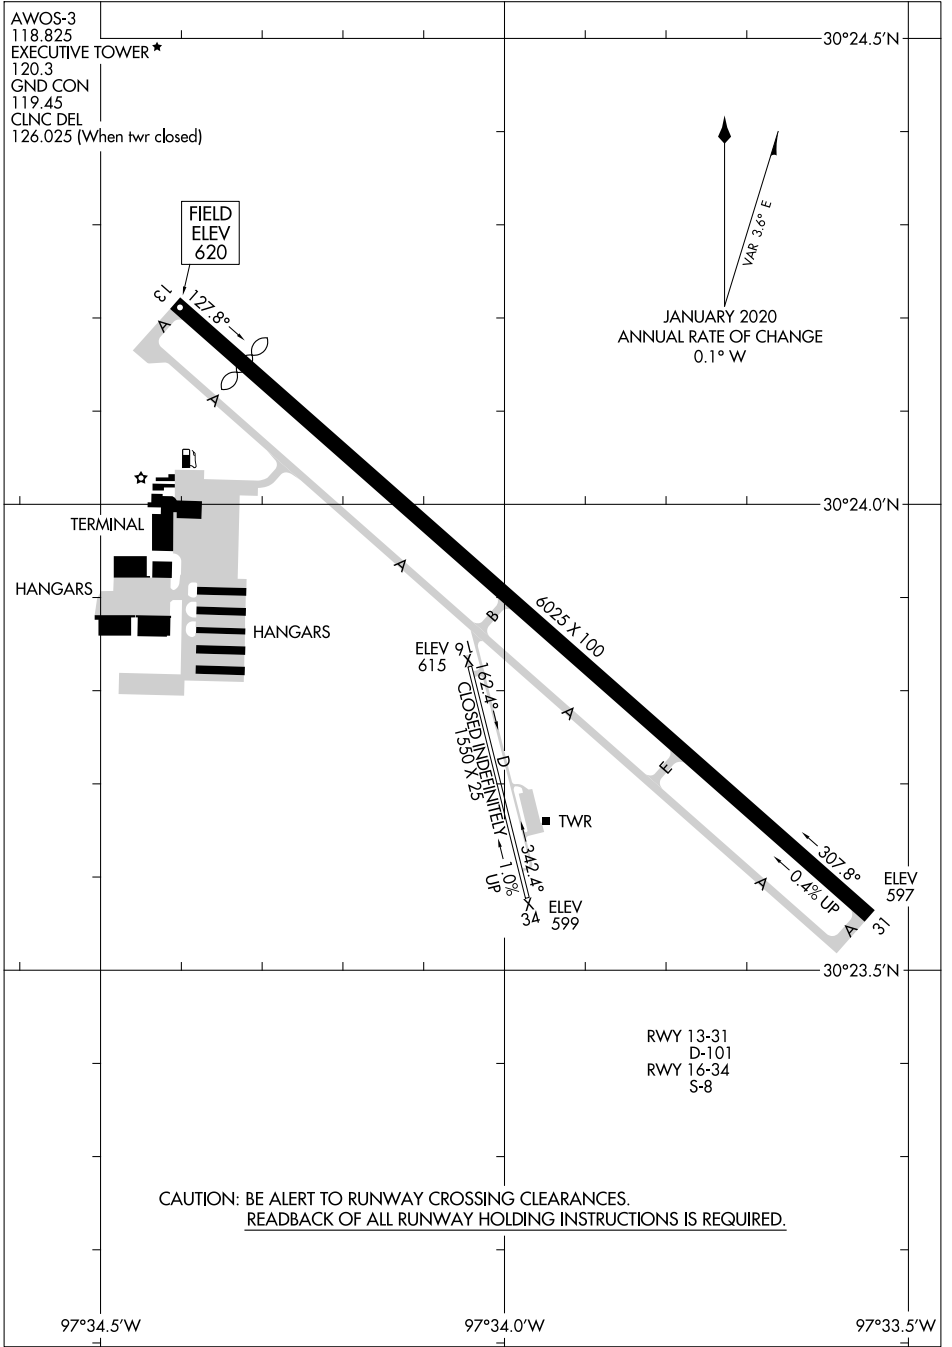

23222

# AIRPORT DIAGRAM

AL-5891 (FAA)

AUSTIN EXEC (EDC)  
AUSTIN, TEXAS

SC-3, 23 JAN 2025 to 20 FEB 2025

SC-3, 23 JAN 2025 to 20 FEB 2025

JANUARY 2020  
 ANNUAL RATE OF CHANGE  
 0.1° W

CAUTION: BE ALERT TO RUNWAY CROSSING CLEARANCES.  
READBACK OF ALL RUNWAY HOLDING INSTRUCTIONS IS REQUIRED.

# AIRPORT DIAGRAM

23222

AUSTIN, TEXAS  
AUSTIN EXEC (EDC)