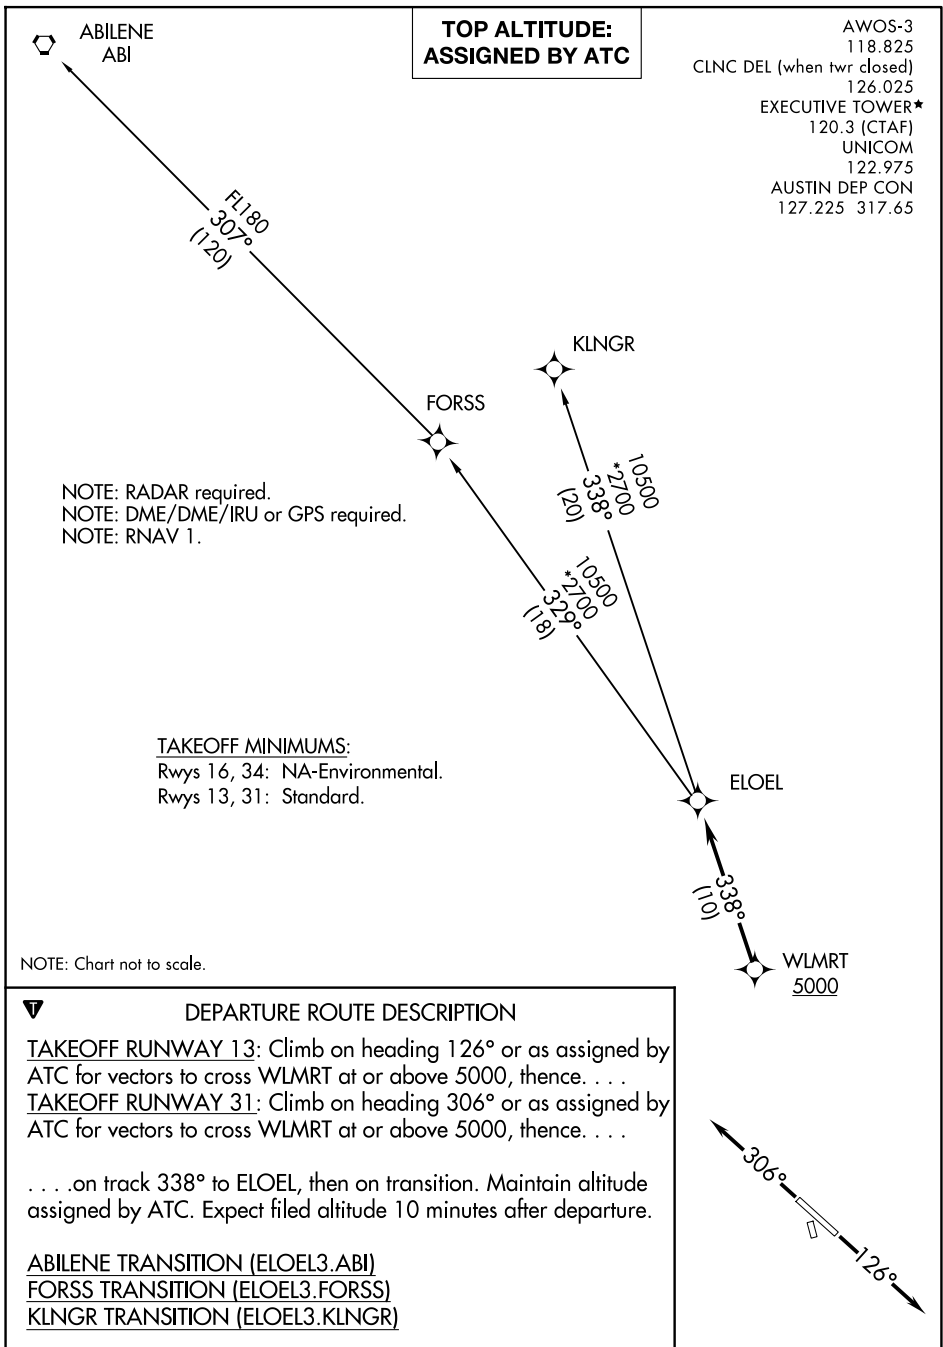

# ELOEL THREE DEPARTURE (RNAV)

AUSTIN, TEXAS

SC-3, 23 JAN 2025 to 20 FEB 2025

SC-3, 23 JAN 2025 to 20 FEB 2025

# ELOEL THREE DEPARTURE (RNAV)

(ELOEL3.ELOEL) 22APR21

AUSTIN, TEXAS

AUSTIN EXEC (EDC)