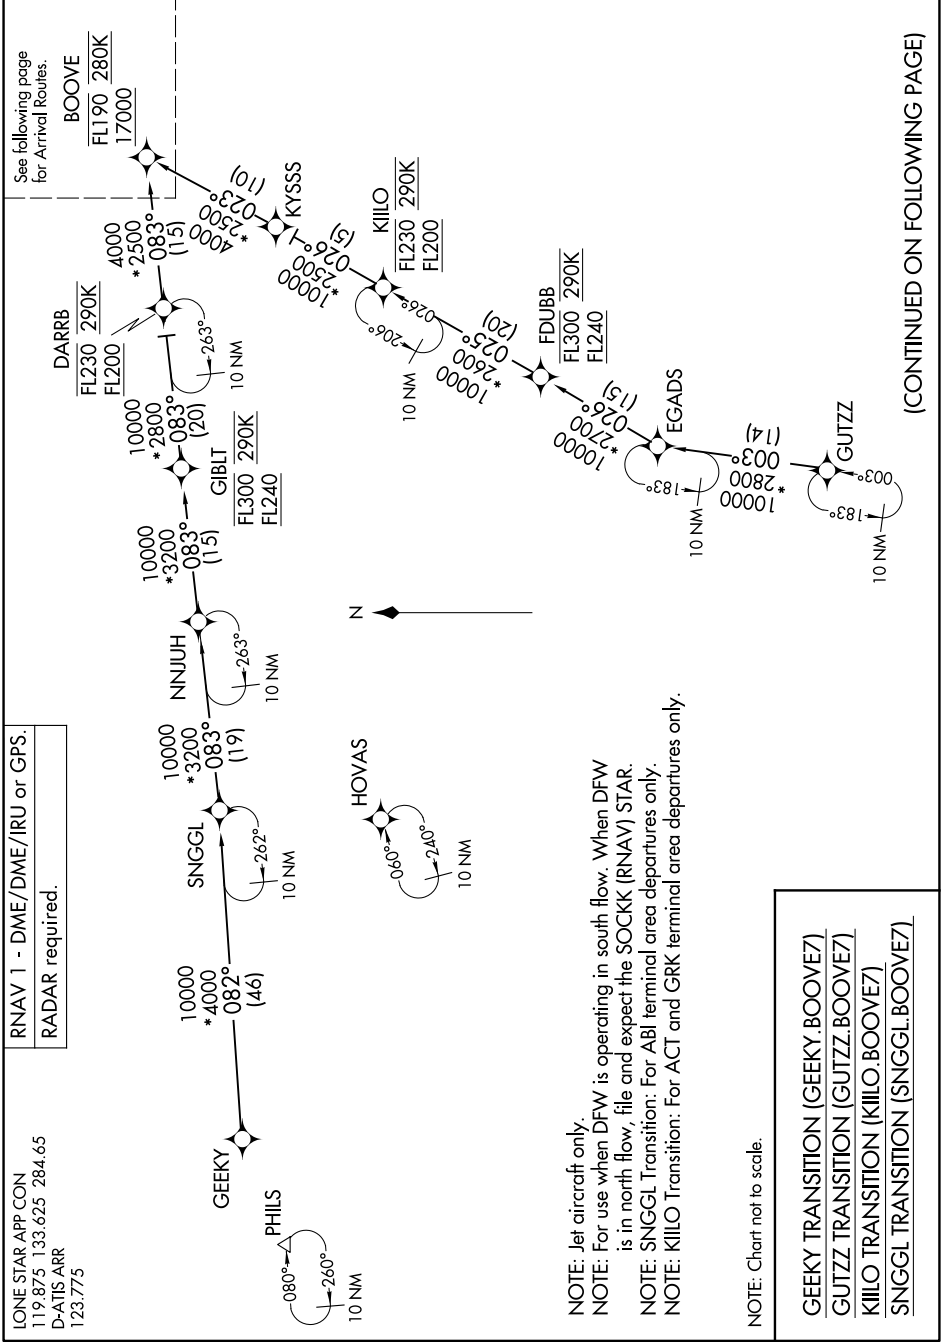

BOOVE SEVEN ARRIVAL (RNAV) Transition Routes

SC-2, 23 JAN 2025 to 20 FEB 2025

(CONTINUED ON FOLLOWING PAGE)

BOOVE SEVEN ARRIVAL (RNAV) Transition Routes

SC-2, 23 JAN 2025 to 20 FEB 2025