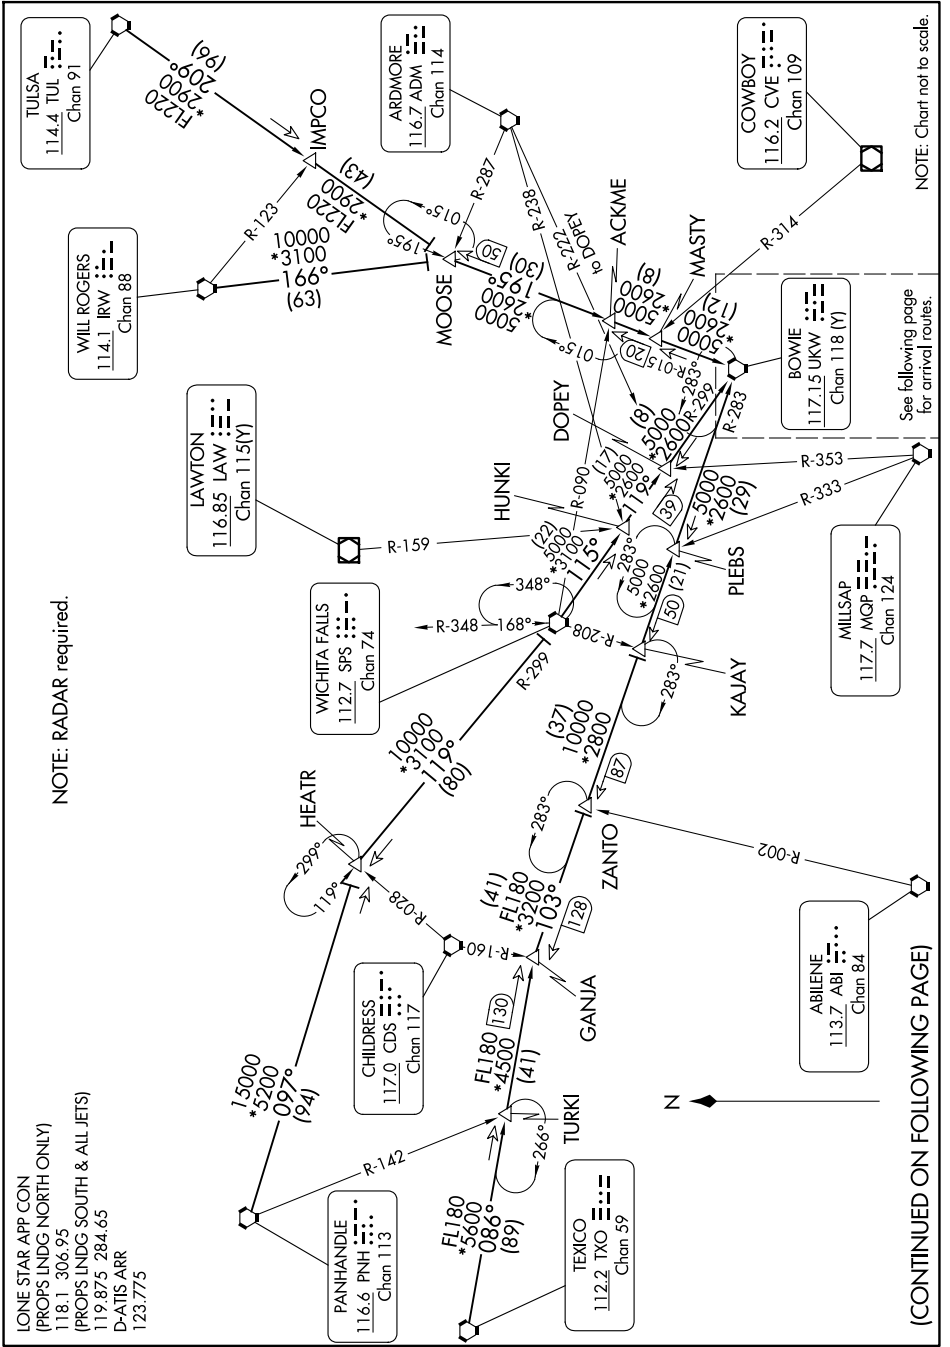

BOWIE EIGHT ARRIVAL

Transition Routes

SC-2, 23 JAN 2025 to 20 FEB 2025

BOWIE EIGHT ARRIVAL

Transition Routes

SC-2, 23 JAN 2025 to 20 FEB 2025

(CONTINUED ON FOLLOWING PAGE)