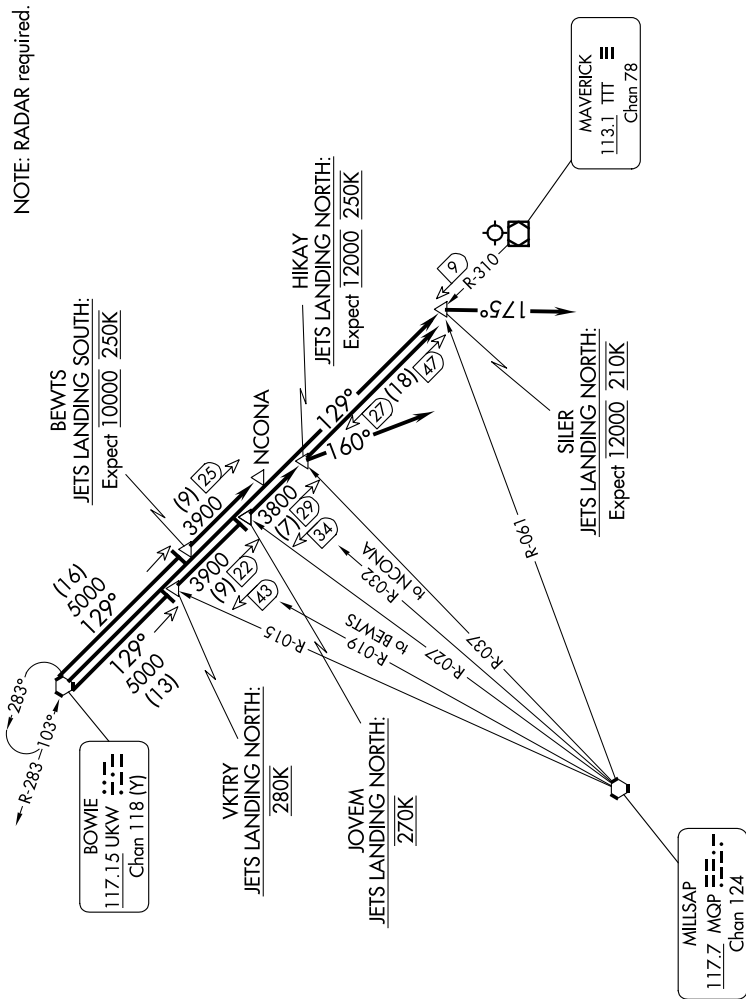

NOTE: RADAR required.

NOTE: Chart not to scale.

(CONTINUED ON FOLLOWING PAGE)

SC-2, 23 JAN 2025 to 20 FEB 2025

SC-2, 23 JAN 2025 to 20 FEB 2025

LONE STAR APP CON  
 (PROPS LINDG NORTH ONLY)  
 118.1 306.95  
 (PROPS LINDG SOUTH & ALL JETS)  
 119.875 284.65  
 D-ATIS ARR  
 123.775