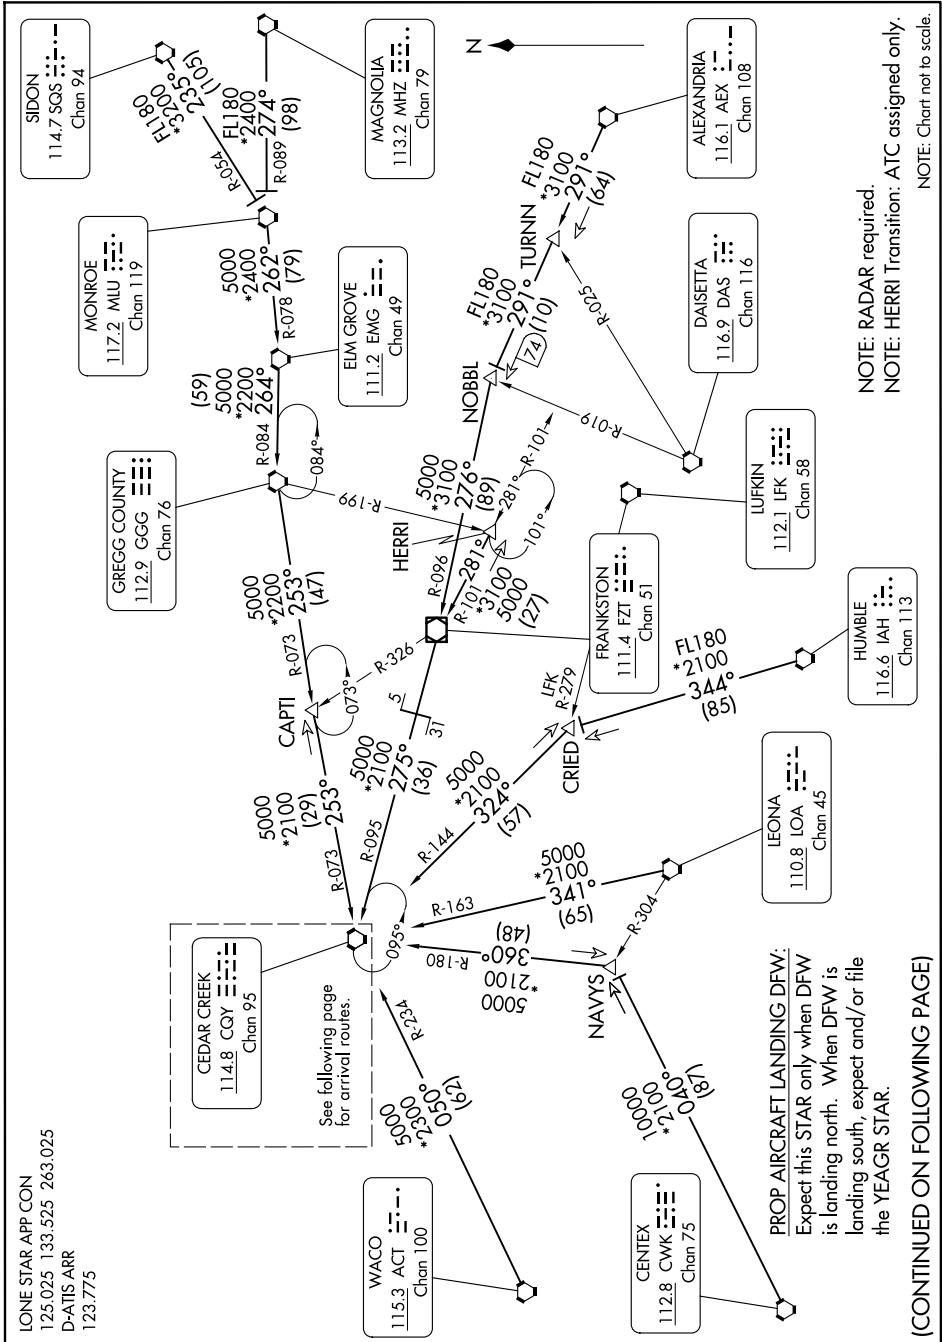

CEDAR CREEK THREE ARRIVAL Transition Routes

SC-2, 23 JAN 2025 to 20 FEB 2025

SC-2, 23 JAN 2025 to 20 FEB 2025

CEDAR CREEK THREE ARRIVAL Transition Routes

(CONTINUED ON FOLLOWING PAGE)