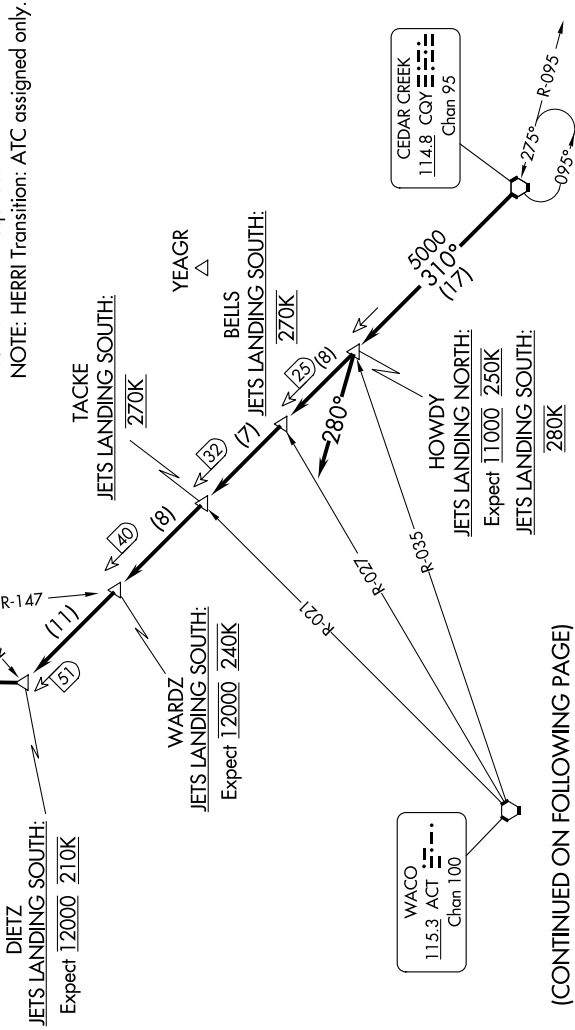

# CEDAR CREEK THREE ARRIVAL Arrival Routes

**PROP AIRCRAFT LANDING DFW:**  
Expect this STAR only when DFW is landing north. When DFW is landing south, expect and/or file the YEAGR STAR.

**NOTE: RADAR required.**  
**NOTE: HERRI Transition: ATC assigned only.**

**COWBOY**  
116.2 CVE  
Chan 109

**MAVERICK**  
113.1 TTT  
Chan 78

**WACO**  
115.3 ACT  
Chan 100

**CEDAR CREEK**  
114.8 CQY  
Chan 95

LONE STAR APP CON  
125.025 133.525 263.025  
D-ATIS ARR  
123.775

(CONTINUED ON FOLLOWING PAGE)

Note: Chart not to scale.

SC-2, 23 JAN 2025 to 20 FEB 2025

SC-2, 23 JAN 2025 to 20 FEB 2025

# CEDAR CREEK THREE ARRIVAL Arrival Routes