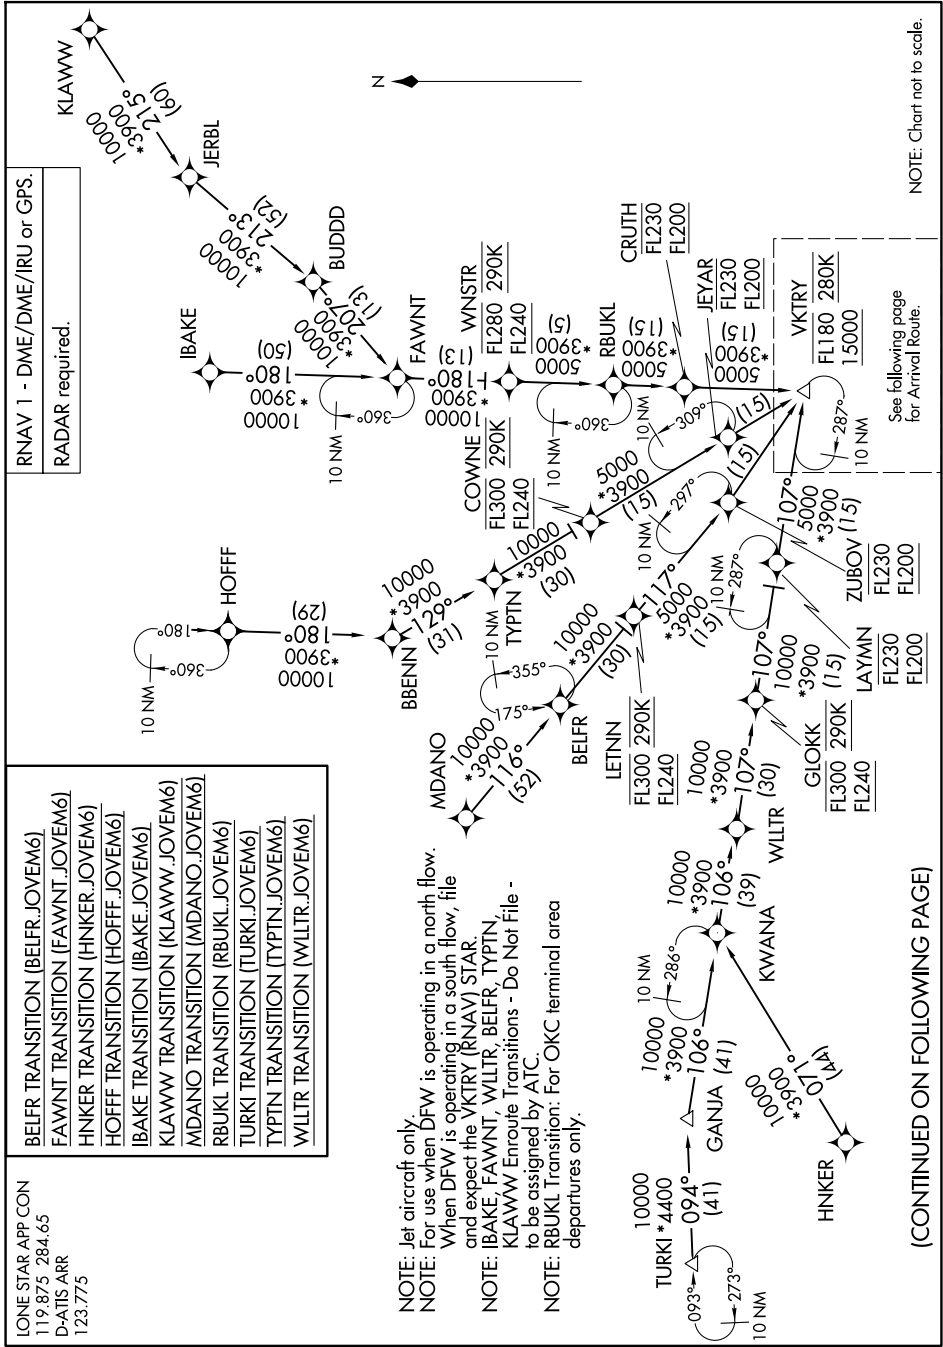

JOVEM SIX ARRIVAL (RNAV)

Transition Routes

SC-2, 23 JAN 2025 to 20 FEB 2025

JOVEM SIX ARRIVAL (RNAV)

Transition Routes

(CONTINUED ON FOLLOWING PAGE)

SC-2, 23 JAN 2025 to 20 FEB 2025