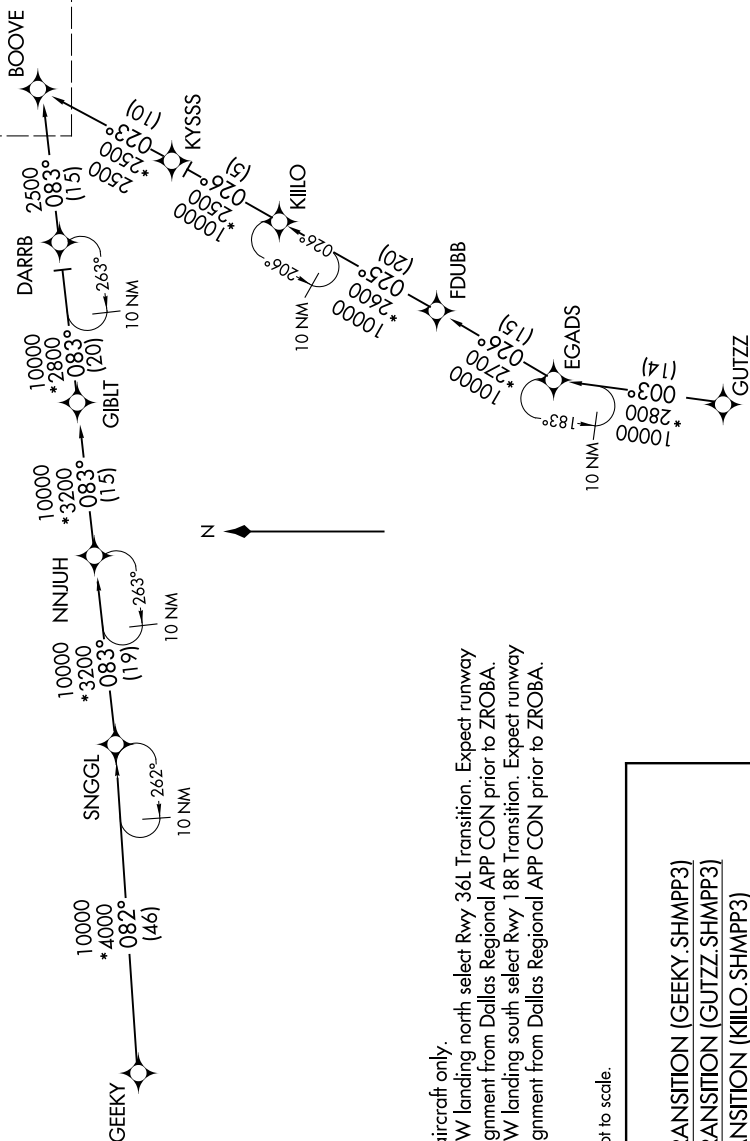

SHMPP THREE ARRIVAL (RNAV) Transition Routes

SC-2, 23 JAN 2025 to 20 FEB 2025

RNAV 1 - DME/DME/IRU or GPS.
RADAR required.

LONE STAR APP CON
119.875 284.65
D-ATIS ARR
123.775

NOTE: Jet aircraft only.
 NOTE: KDFW landing north select Rwy 36L Transition. Expect runway assignment from Dallas Regional APP CON prior to ZROBA.
 NOTE: KDFW landing south select Rwy 18R Transition. Expect runway assignment from Dallas Regional APP CON prior to ZROBA.

NOTE: Chart not to scale.

GEEKY TRANSITION (GEEKY.SHMPP3)
 GUTZZ TRANSITION (GUTZZ.SHMPP3)
 KIILLO TRANSITION (KIILLO.SHMPP3)
 SNGGL TRANSITION (SNGGL.SHMPP3)

(CONTINUED ON FOLLOWING PAGE)

SC-2, 23 JAN 2025 to 20 FEB 2025

SHMPP THREE ARRIVAL (RNAV) Transition Routes