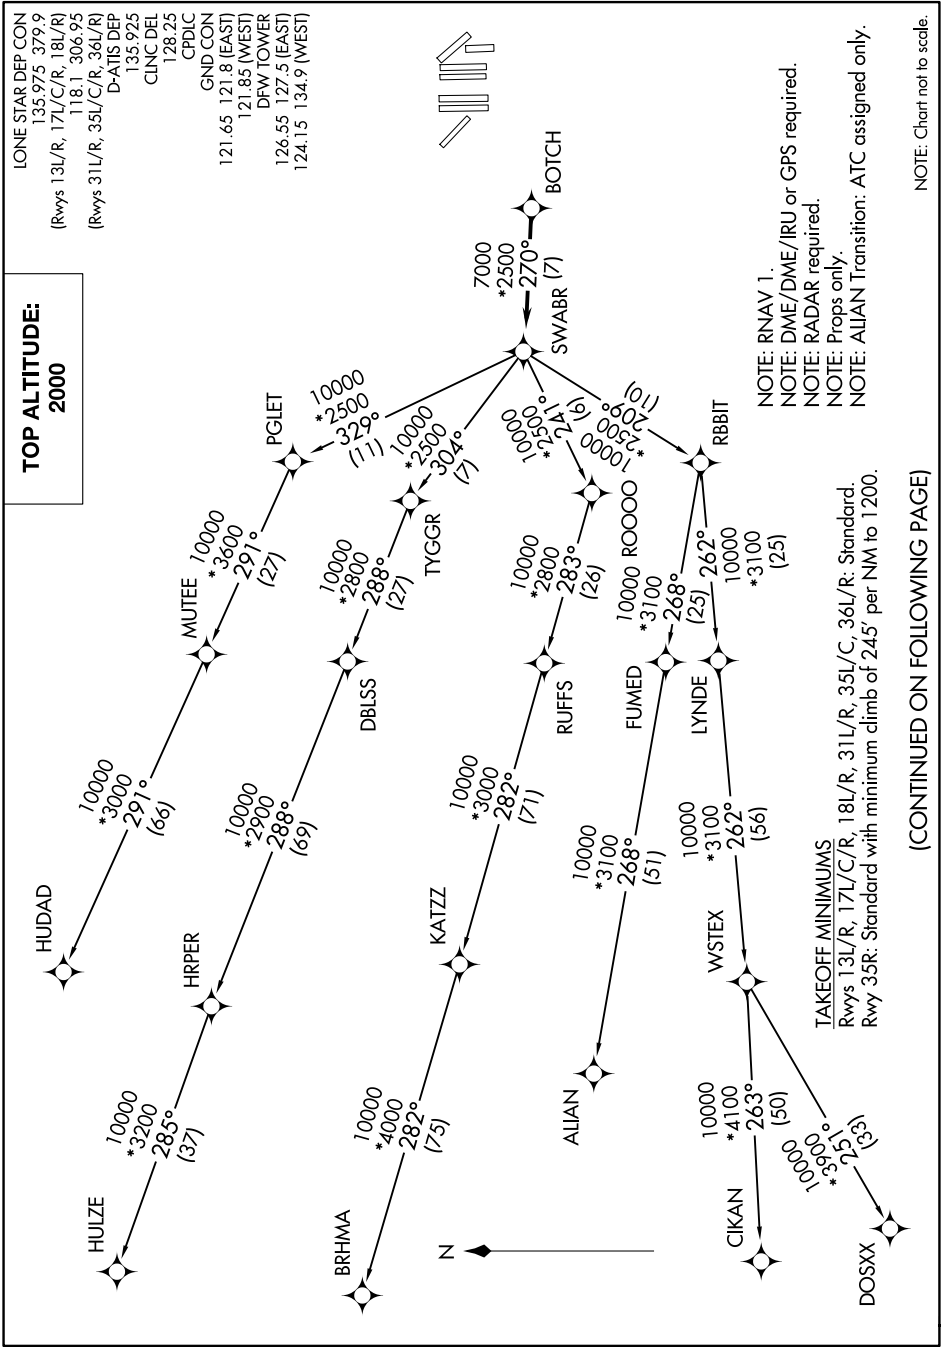

SWABR ONE DEPARTURE (RNAV)

DALLAS-FORT WORTH, TEXAS

SC-2, 23 JAN 2025 to 20 FEB 2025

SWABR ONE DEPARTURE (RNAV)

(SWABR1 .SWABR) 24MAR22

DALLAS-FORT WORTH, TEXAS

DALLAS-FORT WORTH INTL (DFW)

(CONTINUED ON FOLLOWING PAGE)

SC-2, 23 JAN 2025 to 20 FEB 2025