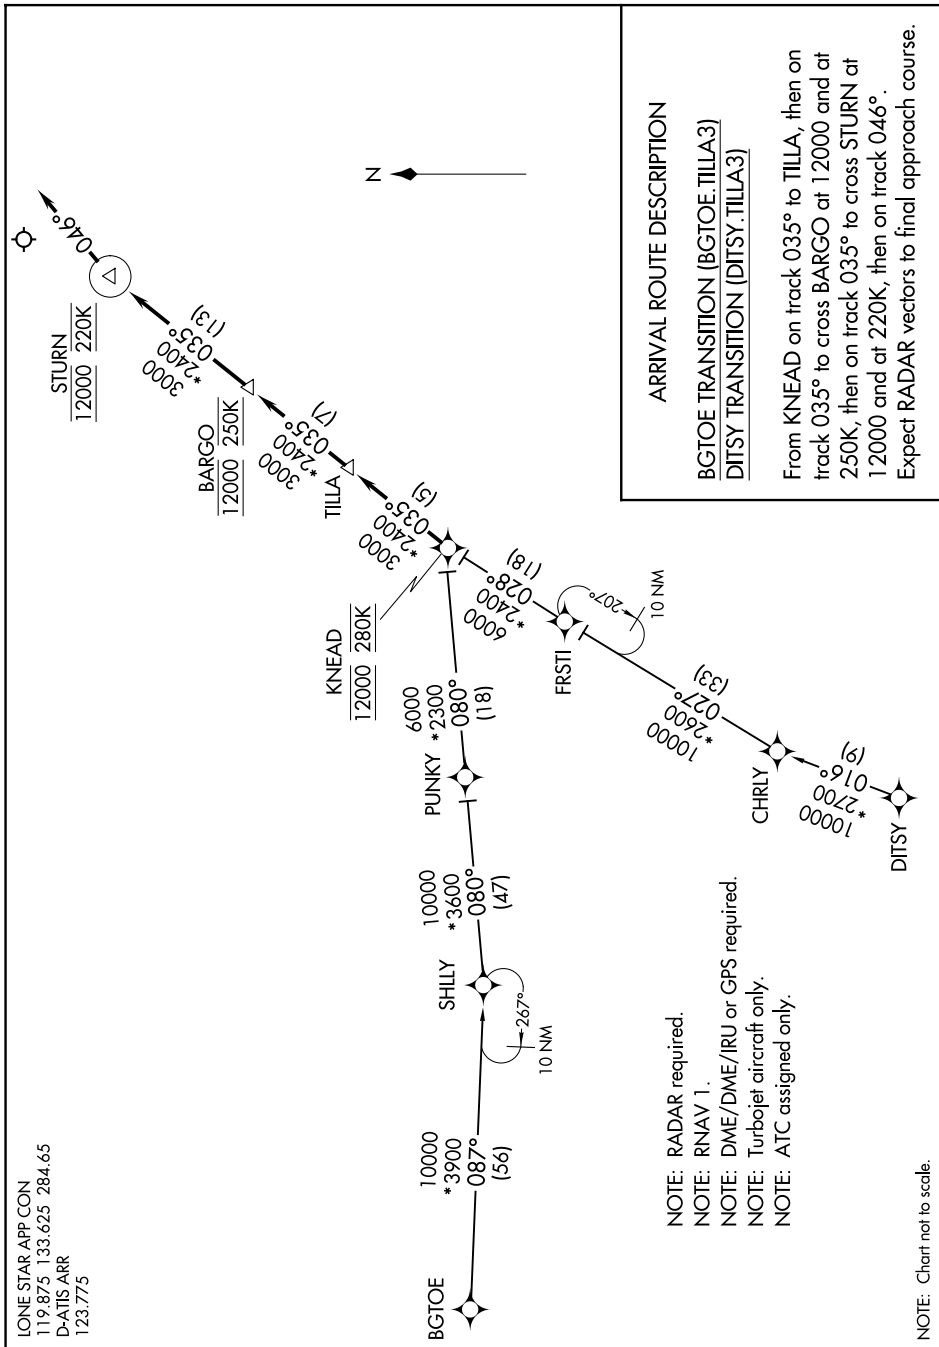

TILLA THREE ARRIVAL (RNAV)

SC-2, 23 JAN 2025 to 20 FEB 2025

LONE STAR APP CON
119.875 133.625 284.65
D-ATIS ARR
123.775

TILLA THREE ARRIVAL (RNAV)

(KNEAD.TILLA3) 31MAY16

ARRIVAL ROUTE DESCRIPTION

BGTOE TRANSITION (BGTOE.TILLA3)

DITSY TRANSITION (DITSY.TILLA3)

From KNEAD on track 035° to TILLA, then on track 035° to cross BARGO at 12000 and at 250K, then on track 035° to cross STURN at 12000 and at 220K, then on track 046°.

Expect RADAR vectors to final approach course.

- NOTE: RADAR required.
- NOTE: RNAV 1.
- NOTE: DME/DME/IRU or GPS required.
- NOTE: Turbojet aircraft only.
- NOTE: ATC assigned only.

NOTE: Chart not to scale.

SC-2, 23 JAN 2025 to 20 FEB 2025