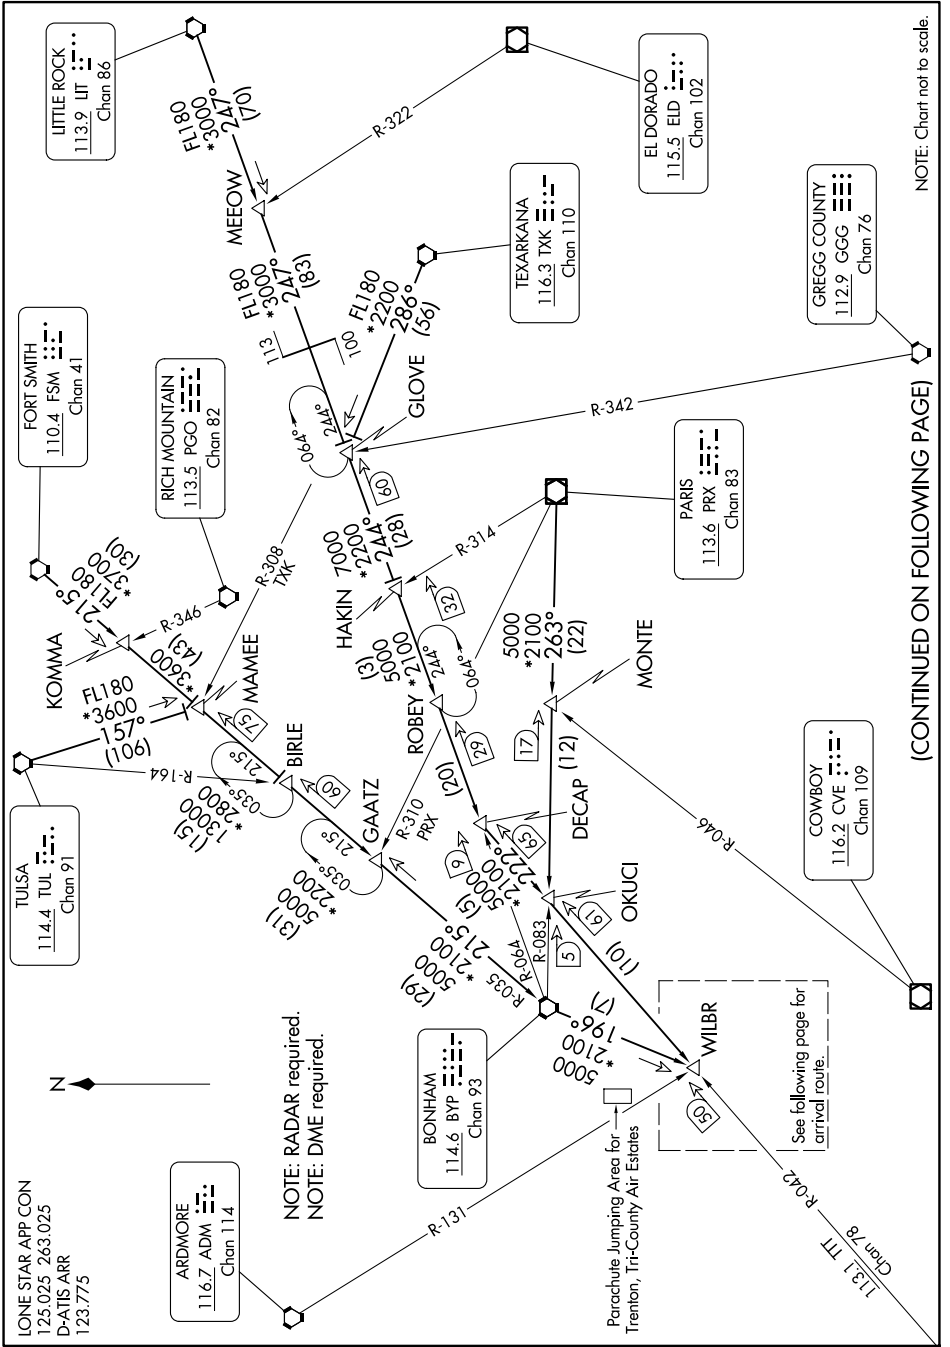

WILBR NINE ARRIVAL

Transition Routes

SC-2, 23 JAN 2025 to 20 FEB 2025

NOTE: Chart not to scale.

(CONTINUED ON FOLLOWING PAGE)

SC-2, 23 JAN 2025 to 20 FEB 2025

WILBR NINE ARRIVAL

Transition Routes