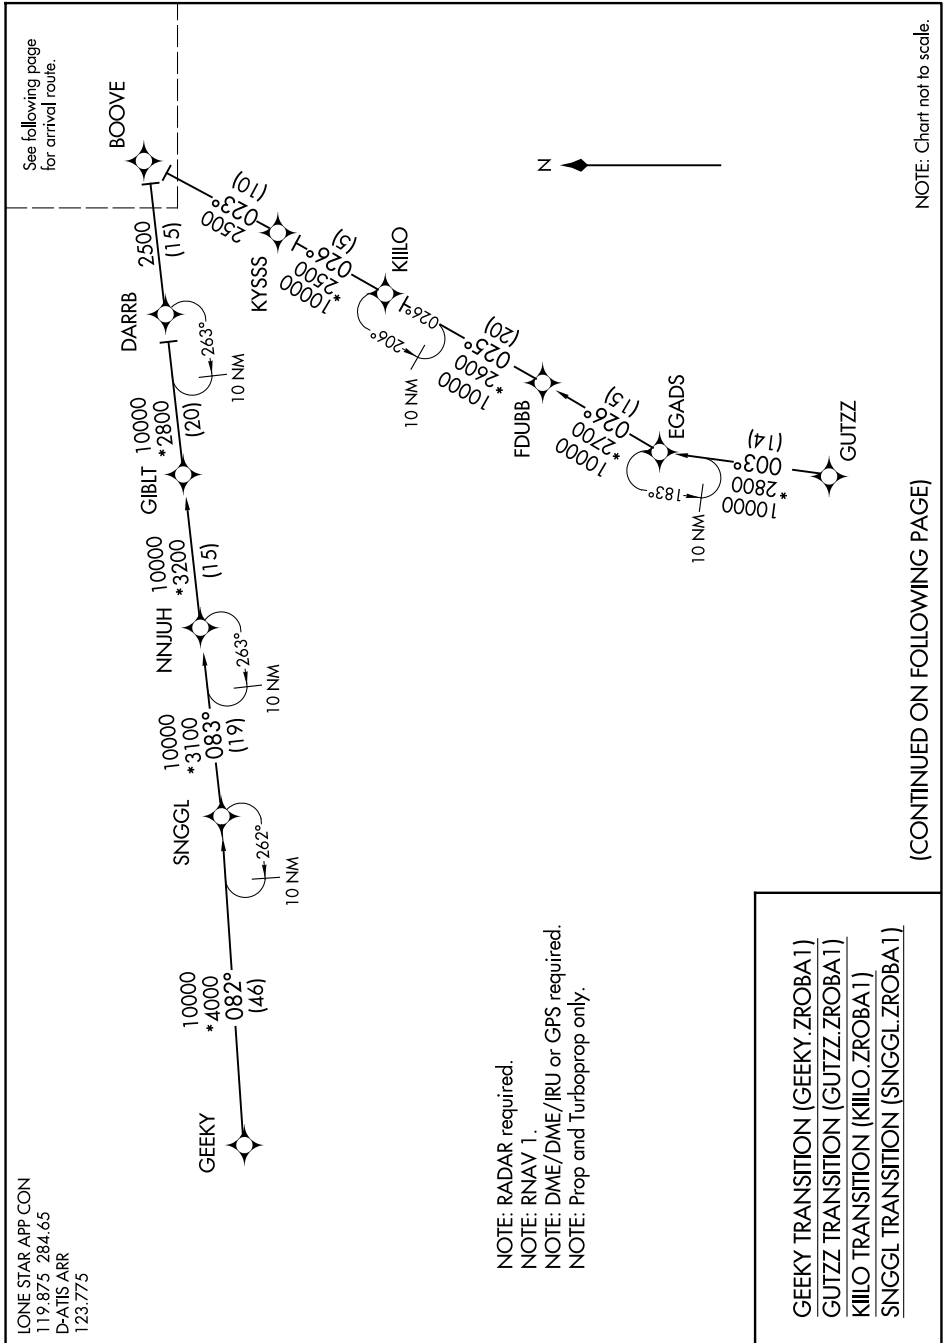

ZROBA ONE ARRIVAL (RNAV) Transition Routes

SC-2, 23 JAN 2025 to 20 FEB 2025

LONE STAR APP CON
119.875 284.65
D-ATIS ARR
123.775

- NOTE: RADAR required.
- NOTE: RNAV 1.
- NOTE: DME/DME/IRU or GPS required.
- NOTE: Prop and Turboprop only.

GEEKY TRANSITION (GEEKY.ZROBA1)
 GUTZZ TRANSITION (GUTZZ.ZROBA1)
 KILLO TRANSITION (KILLO.ZROBA1)
 SNGGL TRANSITION (SNGGL.ZROBA1)

(CONTINUED ON FOLLOWING PAGE)

NOTE: Chart not to scale.

ZROBA ONE ARRIVAL (RNAV) Transition Routes

SC-2, 23 JAN 2025 to 20 FEB 2025