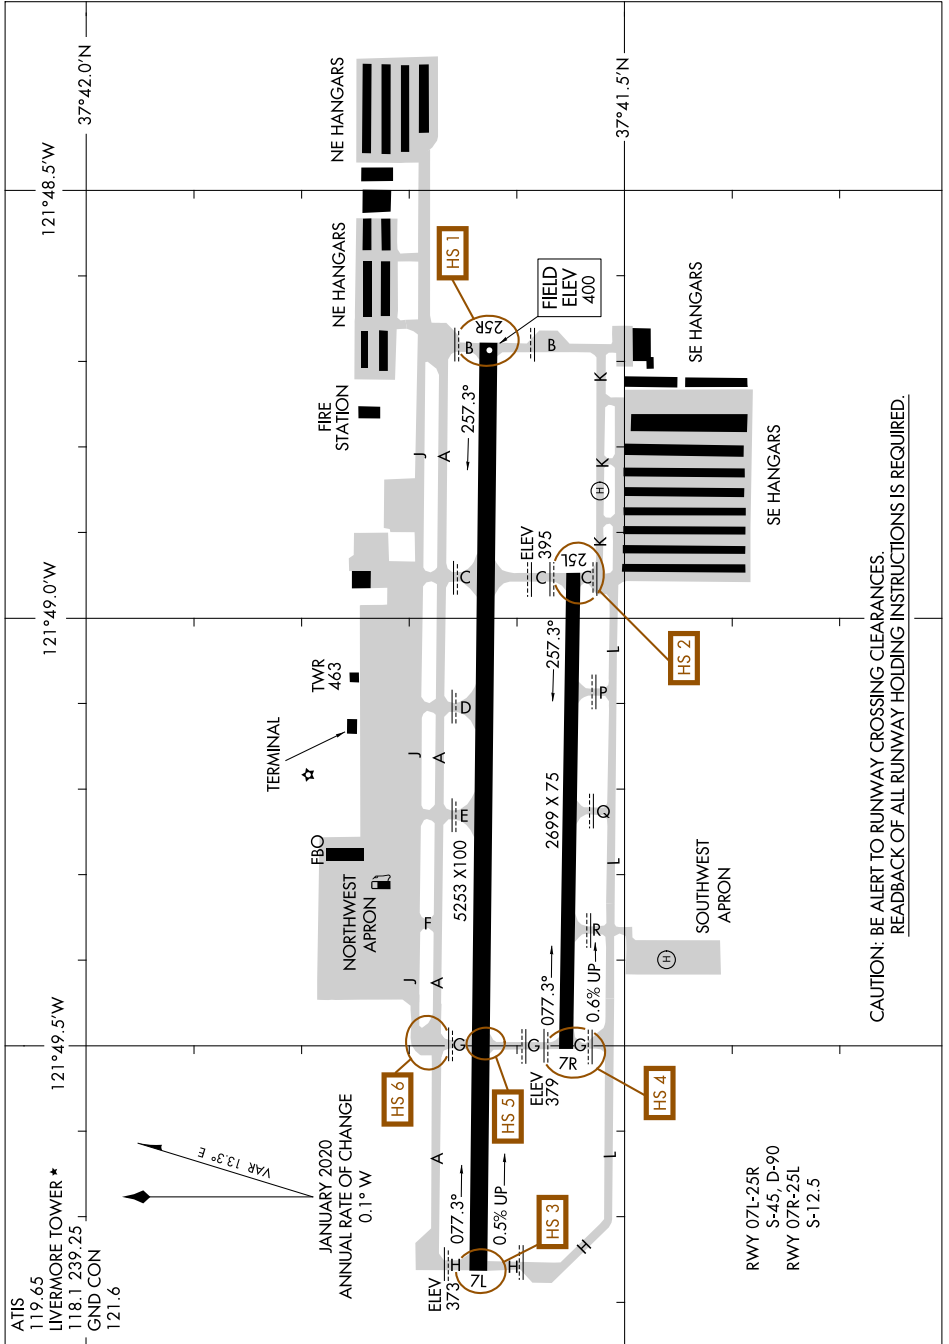

AIRPORT DIAGRAM

AL-6075 (FAA)

LIVERMORE MUNI (LVK)
LIVERMORE, CALIFORNIA

SW-2, 23 JAN 2025 to 20 FEB 2025

CAUTION: BE ALERT TO RUNWAY CROSSING CLEARANCES.
READBACK OF ALL RUNWAY HOLDING INSTRUCTIONS IS REQUIRED.

SW-2, 23 JAN 2025 to 20 FEB 2025

AIRPORT DIAGRAM

LIVERMORE, CALIFORNIA
LIVERMORE MUNI (LVK)