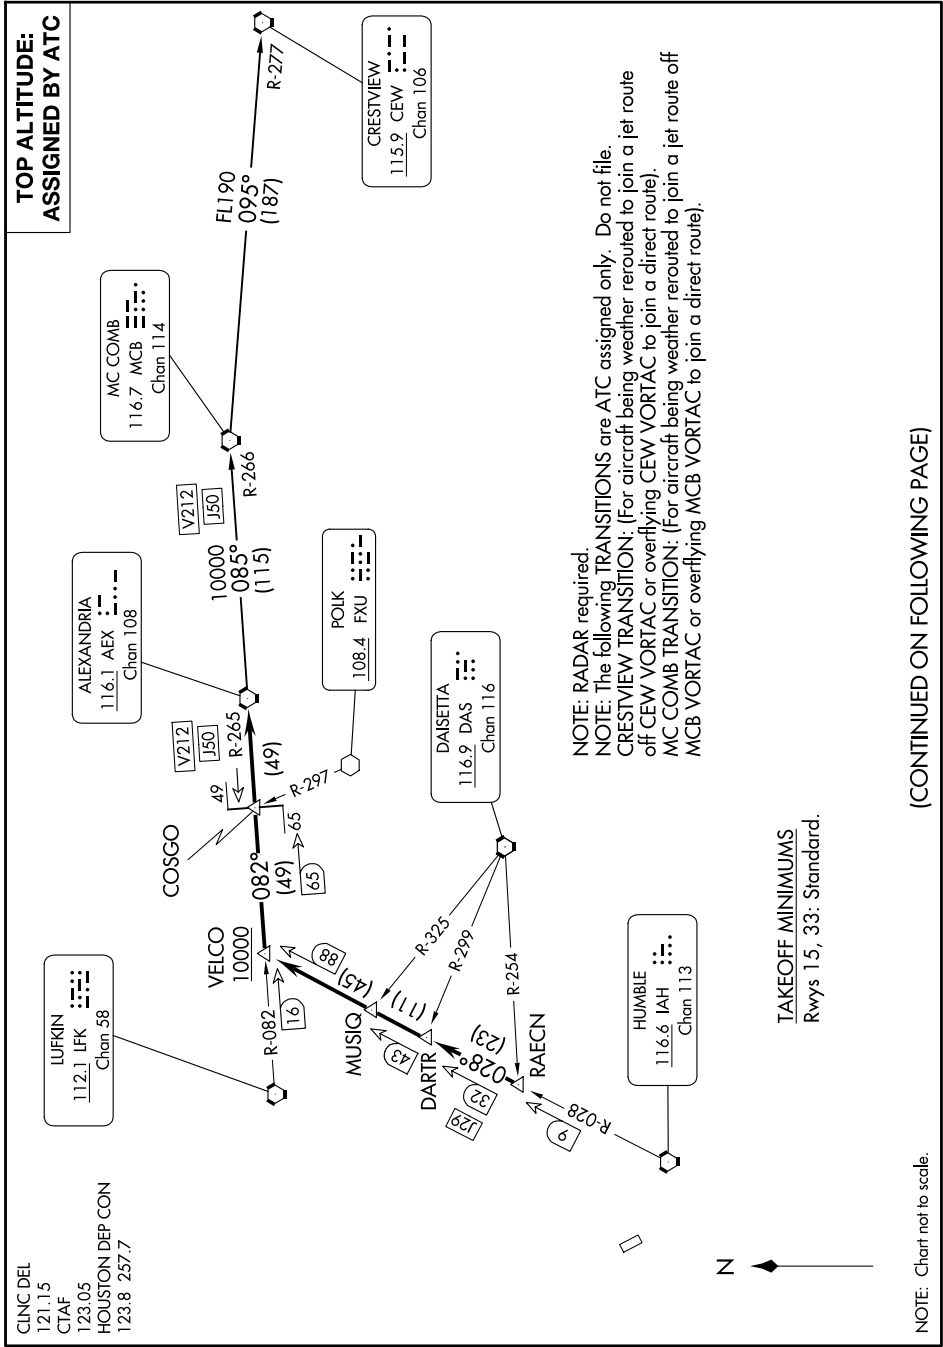

ALEXANDRIA THREE DEPARTURE

SC-5, 23 JAN 2025 to 20 FEB 2025

CINC DEL
121.15
CTAF
123.05
HOUSTON DEP CON
123.8 257.7

ALEXANDRIA THREE DEPARTURE

(AEX3.AEX) 07OCT21

HOUSTON, TEXAS
WEST HOUSTON (IWS)

NOTE: RADAR required.
NOTE: The following TRANSITIONS are ATC assigned only. Do not file.
CRESTVIEW TRANSITION: (For aircraft being weather rerouted to join a jet route off CEW VORTAC or overflying CEW VORTAC to join a direct route).
MC COMB TRANSITION: (For aircraft being weather rerouted to join a jet route off MCB VORTAC or overflying MCB VORTAC to join a direct route).

(CONTINUED ON FOLLOWING PAGE)

SC-5, 23 JAN 2025 to 20 FEB 2025

NOTE: Chart not to scale.