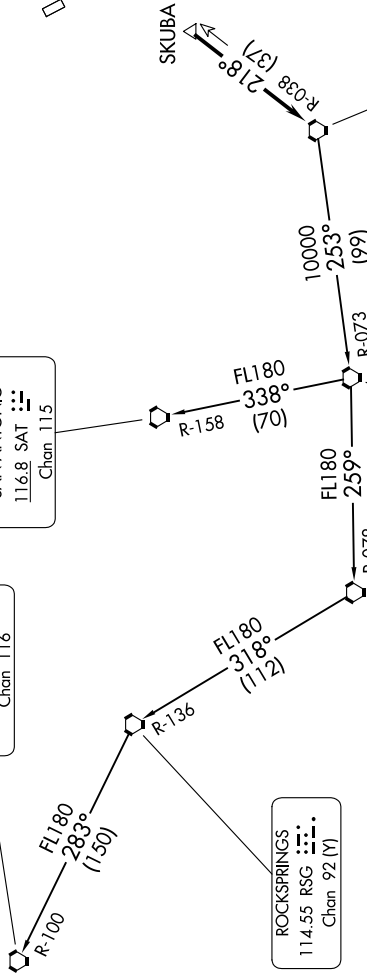

# PALACIOS THREE DEPARTURE

TOP ALTITUDE:  
ASSIGNED BY ATC

RADAR and DME required.

TAKEOFF MINIMUMS  
Rwys 15, 33: Standard

CINC DEL  
121.15  
CTAF  
123.05  
HOUSTON DEP CON  
123.8 257.7

FORT STOCKTON  
116.9 FST  
Chan 116

SAN ANTONIO  
116.8 SAT  
Chan 115

ROCKSPRINGS  
114.55 RSG  
Chan 92 (Y)

COTUILA  
115.8 COT  
Chan 105

THREE RIVERS  
111.4 TRX  
Chan 51

PALACIOS  
117.3 PSX  
Chan 120

(CONTINUED ON FOLLOWING PAGE)

NOTE: Chart not to scale.

# PALACIOS THREE DEPARTURE