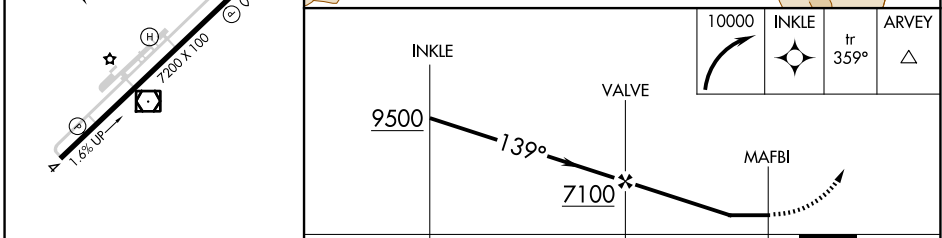

APP CRS 139°	Rwy Idg TDZE Apt Elev 3955	N/A N/A
------------------------	--	--------------------------

RNAV (GPS)-A

NOGALES INTL (OLS)

RNP APCH - GPS.	MISSED APPROACH: (Do not exceed 200K until INKLE) Climbing right turn to 10000 direct INKLE and on track 359° to ARVEY.
When local altimeter setting not received, procedure NA.	

ASOS 121.125	TUCSON APP CON 118.75 269.55	UNICOM 122.8 (CTAF)
------------------------	--	-------------------------------

CATEGORY	A	B	C	D
CIRCLING	6460-1¼ 2505 (2600-1¼)	6460-1½ 2505 (2600-1½)	6460-3 2505 (2600-3)	6820-3 2865 (2900-3)