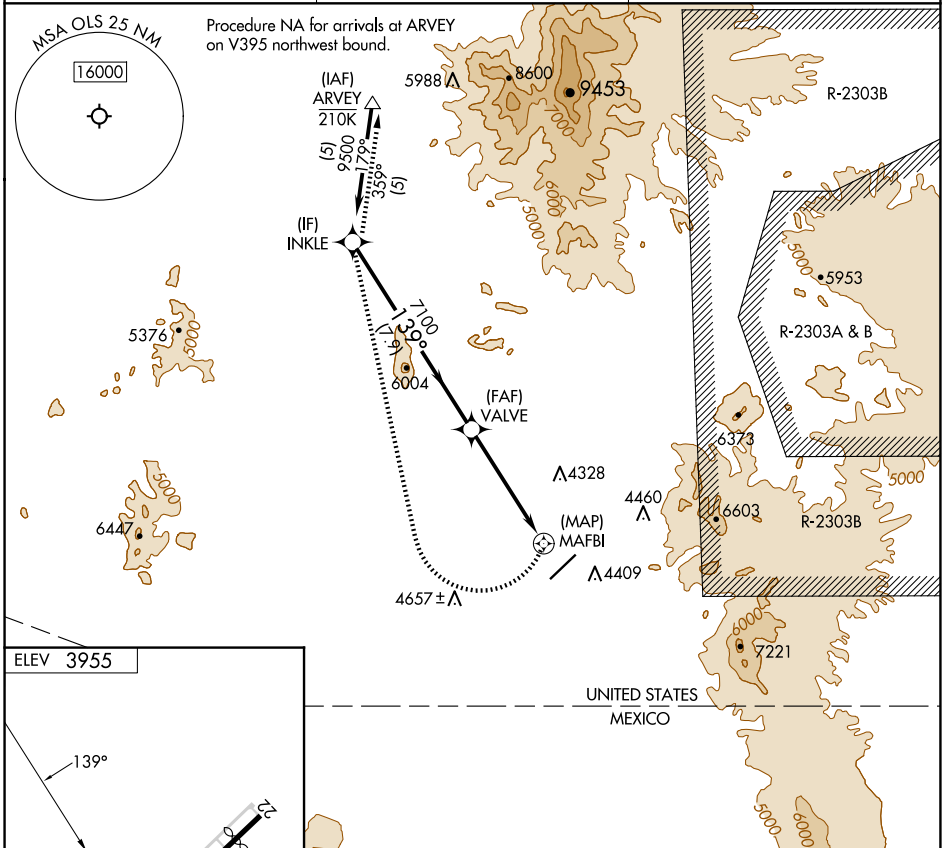

APP CRS 139°	Rwy Idg TDZE Apt Elev 3955	N/A N/A
------------------------	--	--------------------------

RNAV (GPS)-A

NOGALES INTL (OLS)

RNP APCH - GPS.	MISSED APPROACH: (Do not exceed 200K until INKLE) Climbing right turn to 10000 direct INKLE and on track 359° to ARVEY.
When local altimeter setting not received, procedure NA.	

ASOS 121.125	TUCSON APP CON 118.75 269.55	UNICOM 122.8 (CTAF)
------------------------	--	-------------------------------

CATEGORY	A	B	C	D
CIRCLING	6460-1¼ 2505 (2600-1¼)	6460-1½ 2505 (2600-1½)	6460-3 2505 (2600-3)	6820-3 2865 (2900-3)

NOGALES, ARIZONA
Orig 21MAR24

31°25'N-110°51'W

NOGALES INTL (OLS)
RNAV (GPS)-A

SW-4, 23 JAN 2025 to 20 FEB 2025

SW-4, 23 JAN 2025 to 20 FEB 2025