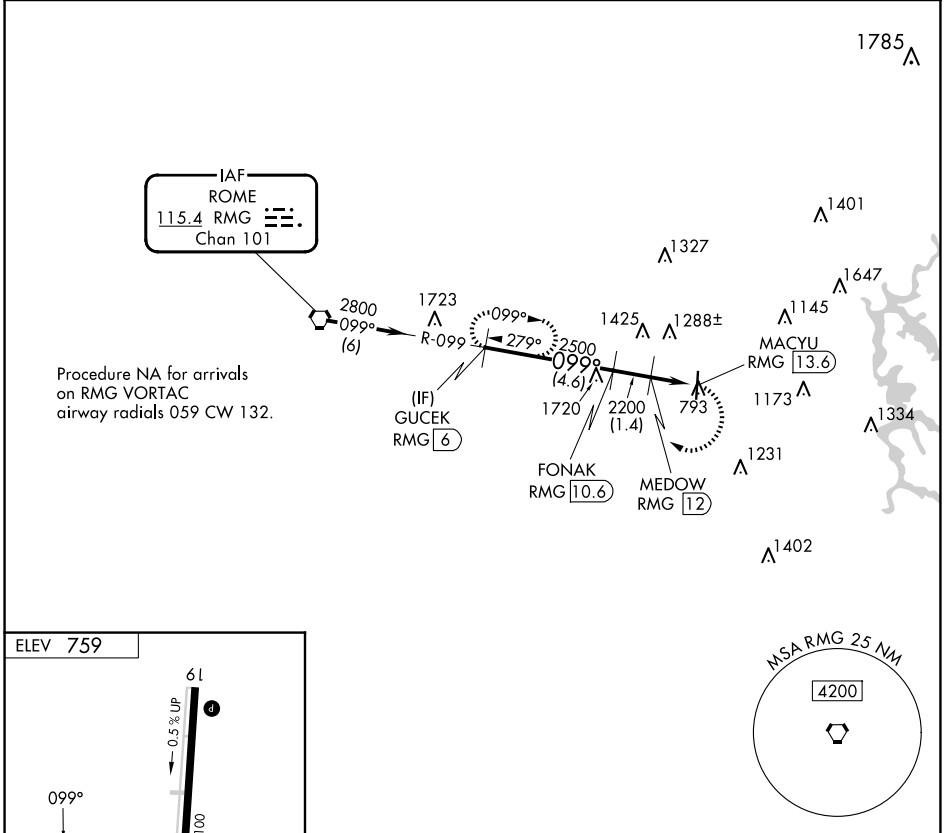

VORTAC RMG 115.4 Chan 101	APP CRS 099°	Rwy Idg TDZE Apt Elev N/A N/A 759
---	------------------------	---

VOR-A

CARTERSVILLE (VPC)

⚠ When local altimeter setting not received, use Rome altimeter setting and increase all MDA 80 feet; increase Cat A visibility ¼ SM. DME required.

MISSED APPROACH: Climbing right turn to 2800 on RMG R-099 to GUCEK/6 DME and hold.

AWOS-3PT 120.525	ATLANTA APP CON 121.0 268.7	UNICOM 122.7 (CTAF) 0
----------------------------	---------------------------------------	---------------------------------

CATEGORY	A	B	C	D
CIRCLING	1560-1 801 (900-1)	1600-1¼ 841 (900-1¼)	1740-3 981 (1000-3)	2020-3 1261 (1300-3)

SE-4, 23 JAN 2025 to 20 FEB 2025

SE-4, 23 JAN 2025 to 20 FEB 2025