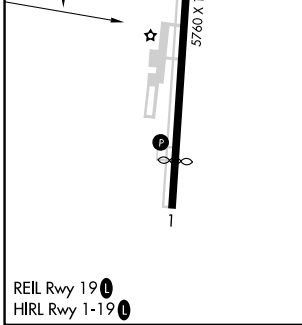

VORTAC RMG 115.4 Chan 101	APP CRS 099°	Rwy Idg TDZE Apt Elev N/A N/A 759
---	------------------------	---

VOR-A

CARTERSVILLE (VPC)

⚠ When local altimeter setting not received, use Rome altimeter setting and increase all MDA 80 feet; increase Cat A visibility ¼ SM. DME required.

MISSED APPROACH: Climbing right turn to 2800 on RMG R-099 to GUCEK/6 DME and hold.

AWOS-3PT 120.525	ATLANTA APP CON 121.0 268.7	UNICOM 122.7 (CTAF) 0
----------------------------	---------------------------------------	---------------------------------

CATEGORY	A	B	C	D
CIRCLING	1560-1 801 (900-1)	1600-1¼ 841 (900-1¼)	1740-3 981 (1000-3)	2020-3 1261 (1300-3)

SE-4, 23 JAN 2025 to 20 FEB 2025

SE-4, 23 JAN 2025 to 20 FEB 2025