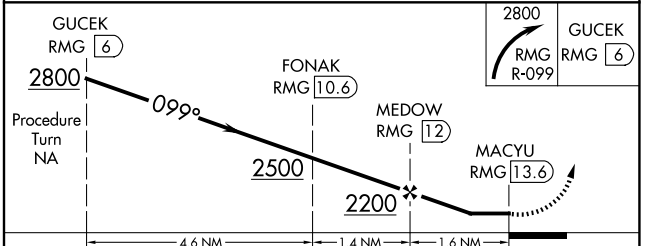

VORTAC RMG 115.4 Chan 101	APP CRS 099°	Rwy Idg TDZE Apt Elev N/A N/A 759
---	------------------------	---

VOR-A

CARTERSVILLE (VPC)

⚠ When local altimeter setting not received, use Rome altimeter setting and increase all MDA 80 feet; increase Cat A visibility ¼ SM. DME required.

MISSED APPROACH: Climbing right turn to 2800 on RMG R-099 to GUCEK/6 DME and hold.

AWOS-3PT 120.525	ATLANTA APP CON 121.0 268.7	UNICOM 122.7 (CTAF) 0
----------------------------	---------------------------------------	---------------------------------

CATEGORY	A	B	C	D
CIRCLING	1560-1 801 (900-1)	1600-1¼ 841 (900-1¼)	1740-3 981 (1000-3)	2020-3 1261 (1300-3)

SE-4, 23 JAN 2025 to 20 FEB 2025

SE-4, 23 JAN 2025 to 20 FEB 2025