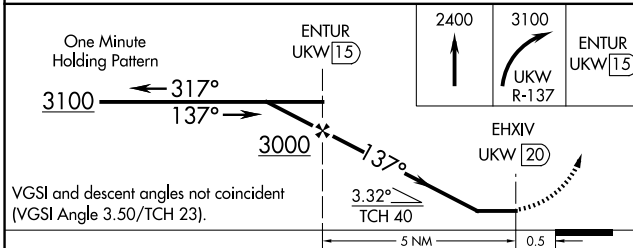

VORTAC UKW 117.15 Chan 118 (Y)	APP CRS 137°	Rwy Idg TDZE Apt Elev	4200 1047 1047
--	------------------------	-----------------------------	---

VOR/DME RWY 17

DECATUR MUNI (LUD)

When local altimeter setting not received, use Fort Worth
 NA Meacham Intl altimeter setting.

MISSED APPROACH: Climb to 2400 then climbing right turn to 3100 via UKW R-137 to ENTUR/1.5 DME and hold.

AWOS-3 118.225	LONE STAR APP CON 118.1 306.95	UNICOM 122.8 (CTAF)
--------------------------	--	-------------------------------

CATEGORY	A	B	C	D
S-17	1700-1 653 (700-1)	1700-1¼ 653 (700-1¼)		NA
CIRCLING	1800-1 753 (800-1)	1800-1¼ 753 (800-1¼)		NA