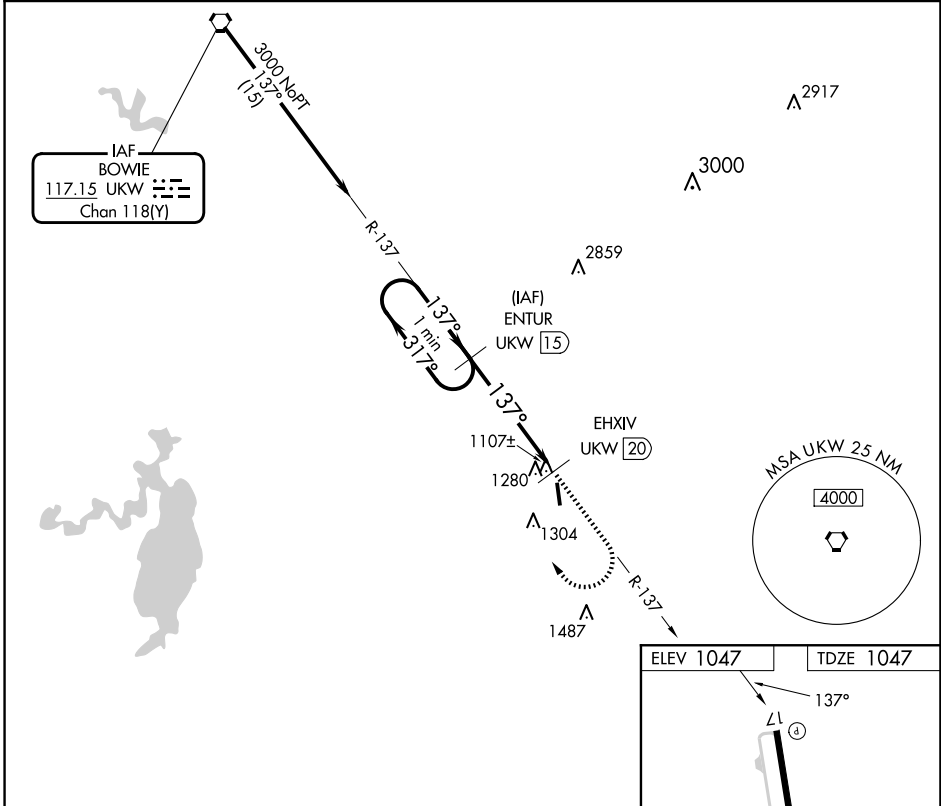

VORTAC UKW 117.15 Chan 118 (Y)	APP CRS 137°	Rwy Idg TDZE Apt Elev	4200 1047 1047
--	------------------------	-----------------------------	---

VOR/DME RWY 17

DECATUR MUNI (LUD)

When local altimeter setting not received, use Fort Worth
 NA Meacham Intl altimeter setting.

MISSED APPROACH: Climb to 2400 then climbing right turn to 3100 via UKW R-137 to ENTUR/1.5 DME and hold.

AWOS-3 118.225	LONE STAR APP CON 118.1 306.95	UNICOM 122.8 (CTAF)
--------------------------	--	-------------------------------

CATEGORY	A	B	C	D
S-17	1700-1 653 (700-1)	1700-1¼ 653 (700-1¼)		NA
CIRCLING	1800-1 753 (800-1)	1800-1¼ 753 (800-1¼)		NA