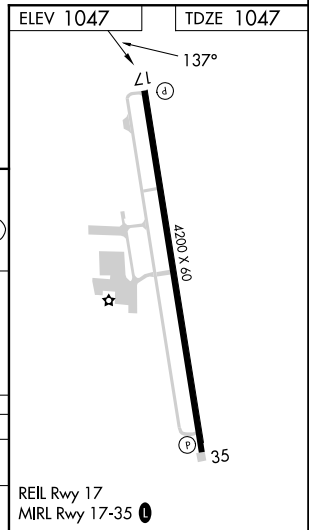

VORTAC UKW 117.15 Chan 118 (Y)	APP CRS 137°	Rwy Idg TDZE Apt Elev	4200 1047 1047
--	------------------------	-----------------------------	---

VOR/DME RWY 17

DECATUR MUNI (LUD)

When local altimeter setting not received, use Fort Worth
 NA Meacham Intl altimeter setting.

MISSED APPROACH: Climb to 2400 then climbing right turn to 3100 via UKW R-137 to ENTUR/1.5 DME and hold.

AWOS-3 118.225	LONE STAR APP CON 118.1 306.95	UNICOM 122.8 (CTAF)
--------------------------	--	-------------------------------

CATEGORY	A	B	C	D
S-17	1700-1 653 (700-1)	1700-1¼ 653 (700-1¼)		NA
CIRCLING	1800-1 753 (800-1)	1800-1¼ 753 (800-1¼)		NA