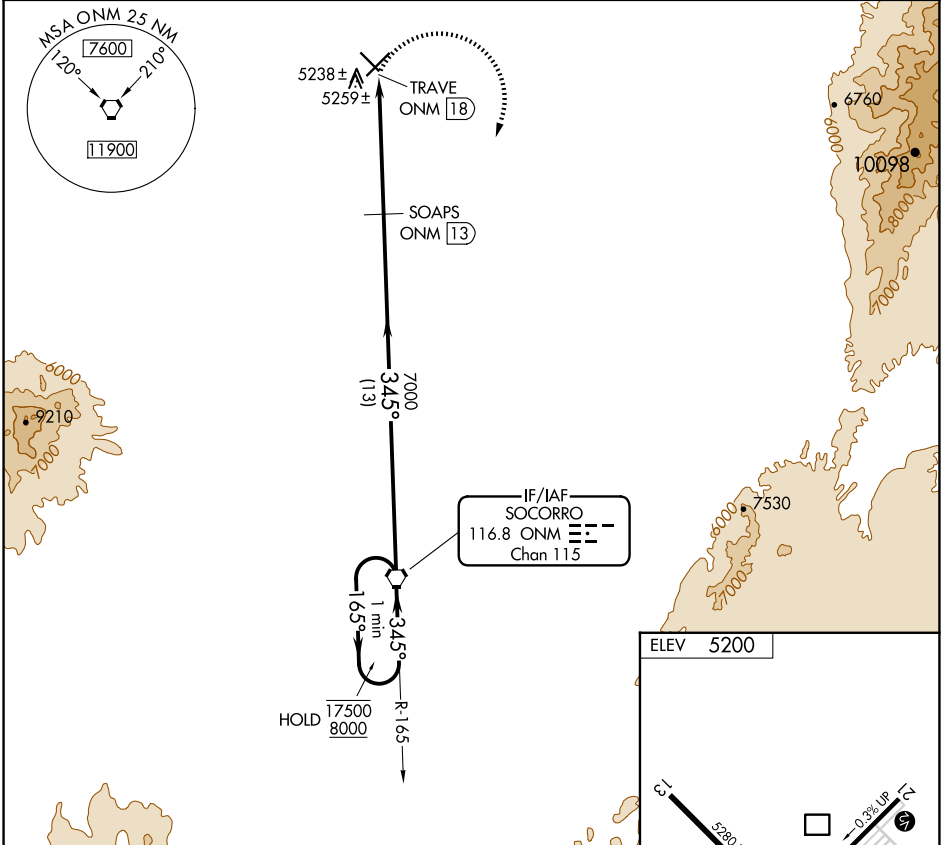

VORTAC ONM 116.8 Chan 115	APP CRS 345°	Rwy Idg TDZE Apt Elev	N/A N/A 5200
---	------------------------	-----------------------------	---

VOR-A

BELEN RGNL (BRG)

DME required.

MISSED APPROACH: Climbing right turn to 8000 on ONM VORTAC R-345 to ONM VORTAC and hold.

AWOS-3PT
118.55

ALBUQUERQUE APP CON
123.9 354.1

UNICOM
122.8 (CTAF) 0

CATEGORY	A	B	C	D
C CIRCLING	5680-1	480 (500-1)	5680-1½ 480 (500-1½)	NA

SW-1, 23 JAN 2025 to 20 FEB 2025

SW-1, 23 JAN 2025 to 20 FEB 2025