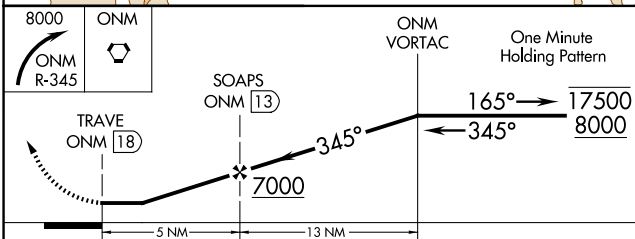

VORTAC ONM 116.8 Chan 115	APP CRS 345°	Rwy Idg TDZE Apt Elev	N/A N/A 5200
---	------------------------	-----------------------------	---

VOR-A

BELEN RGNL (BRG)

DME required.

MISSED APPROACH: Climbing right turn to 8000 on ONM VORTAC R-345 to ONM VORTAC and hold.

AWOS-3PT
118.55

ALBUQUERQUE APP CON
123.9 354.1

UNICOM
122.8 (CTAF) 0

CATEGORY	A	B	C	D
C CIRCLING	5680-1	480 (500-1)	5680-1½ 480 (500-1½)	NA

SW-1, 23 JAN 2025 to 20 FEB 2025

SW-1, 23 JAN 2025 to 20 FEB 2025