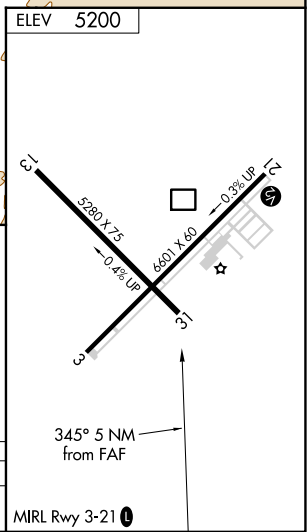

VORTAC ONM 116.8 Chan 115	APP CRS 345°	Rwy Idg TDZE Apt Elev	N/A N/A 5200

VOR-A

BELEN RGNL (BRG)

DME required.

MISSED APPROACH: Climbing right turn to 8000 on ONM VORTAC R-345 to ONM VORTAC and hold.

AWOS-3PT
118.55

ALBUQUERQUE APP CON
123.9 354.1

UNICOM
122.8 (CTAF) 0

CATEGORY	A	B	C	D
C CIRCLING	5680-1	480 (500-1)	5680-1½ 480 (500-1½)	NA

SW-1, 23 JAN 2025 to 20 FEB 2025

SW-1, 23 JAN 2025 to 20 FEB 2025