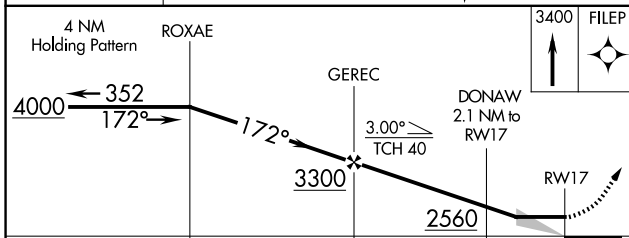

WAAS CH 93822 W17A	APP CRS 172°	Rwy Idg TDZE Apt Elev	3204 1870 1871
--	------------------------	-----------------------------	---

RNAV (GPS) RWY 17

WINTERS MUNI (77F')

RNP APCH.	MISSED APPROACH: Climb to 3400 direct FILEP and hold.
<p>▼ Use Abilene altimeter setting. When not received, use Coleman altimeter setting and increase all MDA 20 feet.</p> <p>▲ NA</p>	

ABILENE APP CON 127.2 282.3	CTAF 122.9
---------------------------------------	----------------------

Procedure NA for arrivals at SHEPP on V77 northbound.

CATEGORY	A	B	C	D
LP MDA	2480-1	610 (700-1)		NA
LNAV MDA	2480-1	610 (700-1)		NA