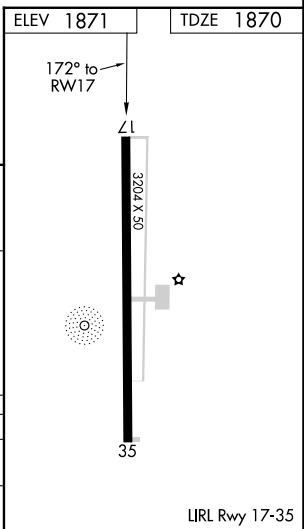

WAAS CH 93822 W17A	APP CRS 172°	Rwy Idg TDZE Apt Elev	3204 1870 1871
--	------------------------	-----------------------------	---

RNAV (GPS) RWY 17

WINTERS MUNI (77F')

RNP APCH.	MISSED APPROACH: Climb to 3400 direct FILEP and hold.
<p>▼ Use Abilene altimeter setting. When not received, use Coleman altimeter setting and increase all MDA 20 feet.</p> <p>▲ NA</p>	

ABILENE APP CON 127.2 282.3	CTAF 122.9
---------------------------------------	----------------------

Procedure NA for arrivals at SHEPP on V77 northbound.

CATEGORY	A	B	C	D
LP MDA	2480-1	610 (700-1)		NA
LNAV MDA	2480-1	610 (700-1)		NA