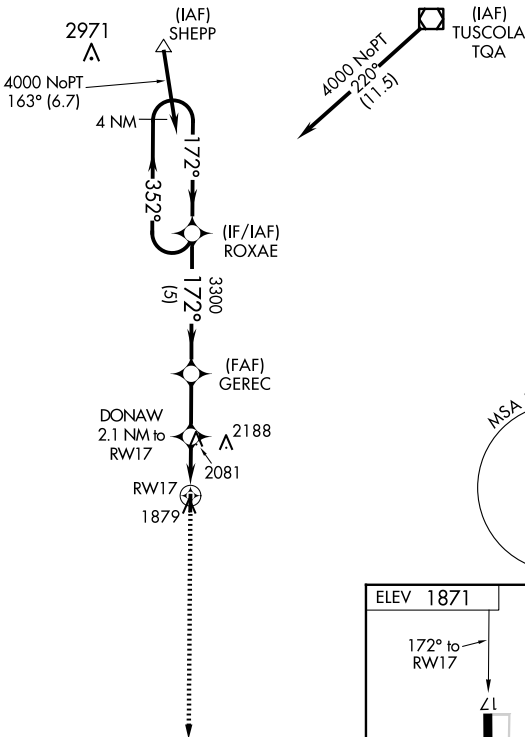

WAAS CH 93822 W17A	APP CRS 172°	Rwy Idg TDZE Apt Elev	3204 1870 1871
--	------------------------	-----------------------------	---

RNAV (GPS) RWY 17

WINTERS MUNI (77F')

RNP APCH.	MISSED APPROACH: Climb to 3400 direct FILEP and hold.
<p>▼ Use Abilene altimeter setting. When not received, use Coleman altimeter setting and increase all MDA 20 feet.</p> <p>▲ NA</p>	

ABILENE APP CON 127.2 282.3	CTAF 122.9
---------------------------------------	----------------------

Procedure NA for arrivals at SHEPP on V77 northbound.

CATEGORY	A	B	C	D
LP MDA	2480-1	610 (700-1)		NA
LNAV MDA	2480-1	610 (700-1)		NA

SC-3, 23 JAN 2025 to 20 FEB 2025

SC-3, 23 JAN 2025 to 20 FEB 2025