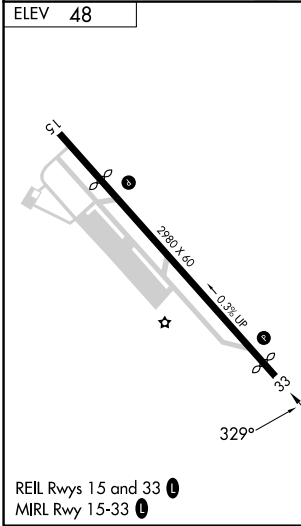

CATEGORY	A	B	C	D
C CIRCLING	680-1 632 (700-1)	720-1 672 (700-1)	NA