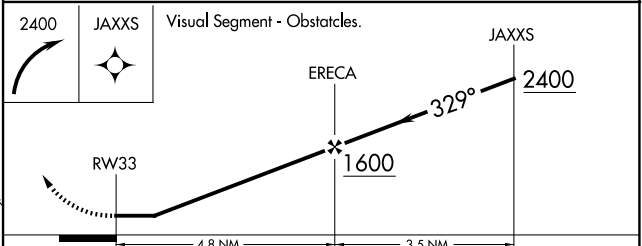

CATEGORY	A	B	C	D
C CIRCLING	680-1 632 (700-1)	720-1 672 (700-1)	NA