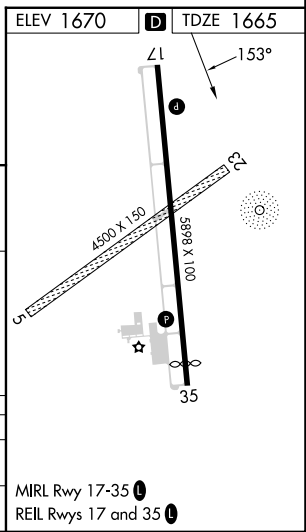

NDB JYR 257	APP CRS 153°	Rwy Idg TDZE Apt Elev	5898 1665 1670
-----------------------	------------------------	-----------------------------	---

NDB RWY 17

YORK MUNI (JYR)

▽ When local altimeter setting not received, use Aurora altimeter setting and increase all MDA 60 feet, increase Straight-in and Circling visibilities Cat C ¼ mile. Visibility reduction by helicopters NA.

△ NA

MISSED APPROACH: Climb to 3000 then climbing right turn to 3300 direct JYR NDB and hold.

AWOS-3 124.175	MINNEAPOLIS CENTER 119.4 278.8	UNICOM 122.8 (CTAF) ①
--------------------------	--	---------------------------------

CATEGORY	A	B	C	D
S-17	2300-1	635 (700-1)	2300-1¾ 635 (700-1¾)	NA
CIRCLING	2300-1	630 (700-1)	2300-1¾ 630 (700-1¾)	NA

NC-2, 23 JAN 2025 to 20 FEB 2025

NC-2, 23 JAN 2025 to 20 FEB 2025