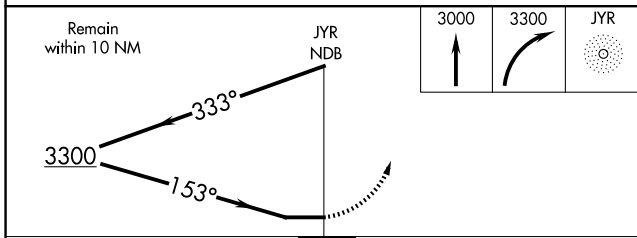

NDB JYR 257	APP CRS 153°	Rwy Idg TDZE Apt Elev	5898 1665 1670
-----------------------	------------------------	-----------------------------	---

NDB RWY 17

YORK MUNI (JYR)

▽ When local altimeter setting not received, use Aurora altimeter setting and increase all MDA 60 feet, increase Straight-in and Circling visibilities Cat C ¼ mile. Visibility reduction by helicopters NA.

△ NA

MISSED APPROACH: Climb to 3000 then climbing right turn to 3300 direct JYR NDB and hold.

AWOS-3 124.175	MINNEAPOLIS CENTER 119.4 278.8	UNICOM 122.8 (CTAF) ①
--------------------------	--	---------------------------------