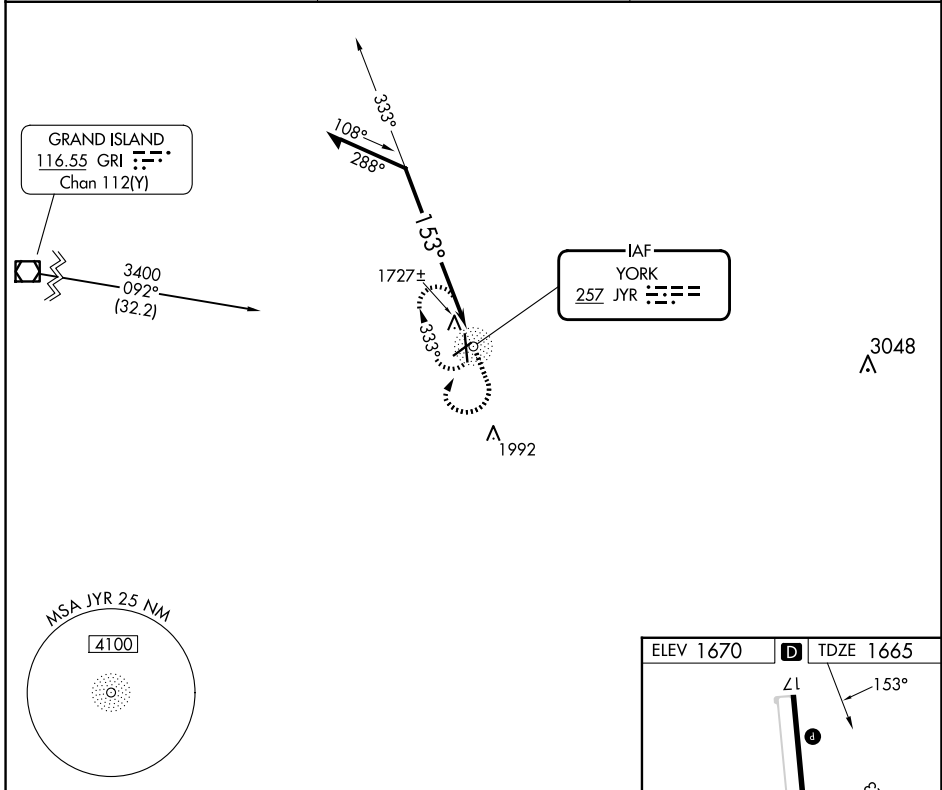

NDB JYR 257	APP CRS 153°	Rwy Idg TDZE Apt Elev	5898 1665 1670
-----------------------	------------------------	-----------------------------	---

NDB RWY 17

YORK MUNI (JYR)

▽ When local altimeter setting not received, use Aurora altimeter setting and increase all MDA 60 feet, increase Straight-in and Circling visibilities Cat C ¼ mile. Visibility reduction by helicopters NA.

△ NA

MISSED APPROACH: Climb to 3000 then climbing right turn to 3300 direct JYR NDB and hold.

AWOS-3 124.175	MINNEAPOLIS CENTER 119.4 278.8	UNICOM 122.8 (CTAF) ①
--------------------------	--	---------------------------------

CATEGORY	A	B	C	D
S-17	2300-1	635 (700-1)	2300-1¾ 635 (700-1¾)	NA
CIRCLING	2300-1	630 (700-1)	2300-1¾ 630 (700-1¾)	NA

NC-2, 23 JAN 2025 to 20 FEB 2025

NC-2, 23 JAN 2025 to 20 FEB 2025