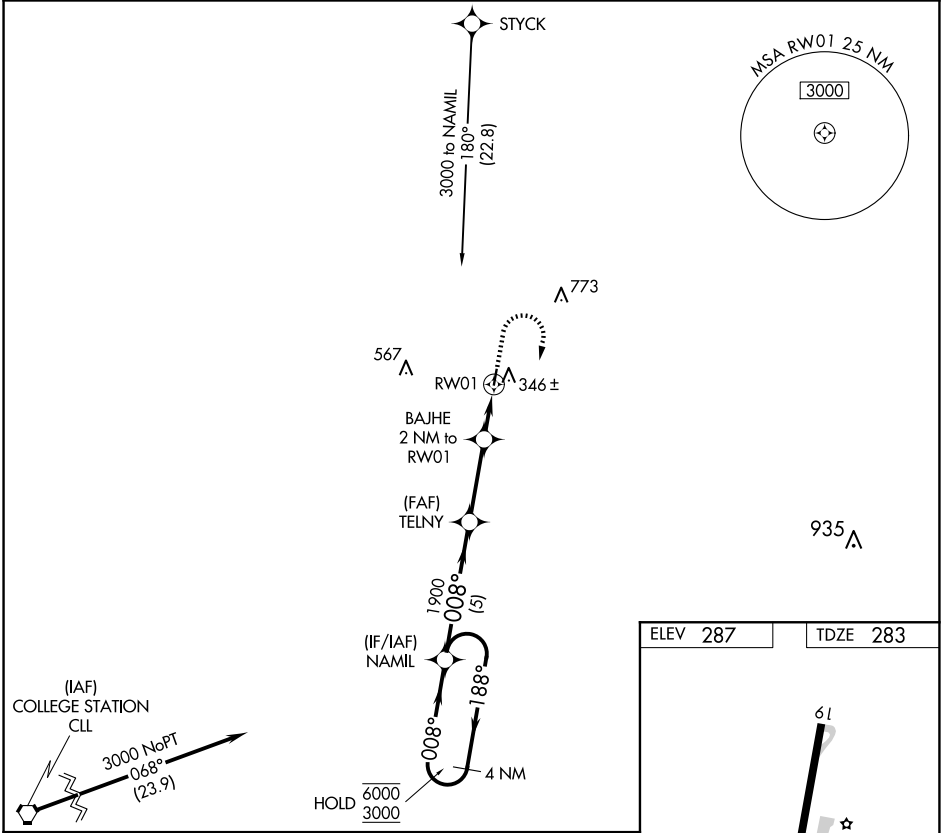

APP CRS	Rwy Idg	3202
008°	TDZE	283
	Apt Elev	287

RNAV (GPS) RWY 1

MADISONVILLE MUNI (51R)

RNP APCH - GPS.	MISSED APPROACH: Climb to 1200 then climbing right turn to 3000 direct NAMIL and hold.
<p>▼ Procedure NA at night.</p> <p>▲ NA Rwy 1 helicopter visibility reduction below 1 SM NA. Use UTS altimeter setting.</p>	

UTS ASOS 119.425	HOUSTON CENTER 134.8 269.6	CTAF 122.9
----------------------------	--------------------------------------	----------------------

SC-5, 23 JAN 2025 to 20 FEB 2025

SC-5, 23 JAN 2025 to 20 FEB 2025