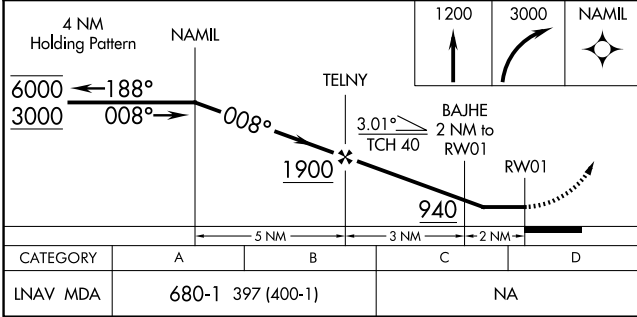

APP CRS	Rwy Idg	3202
008°	TDZE	283
	Apt Elev	287

RNAV (GPS) RWY 1

MADISONVILLE MUNI (51R)

RNP APCH - GPS.	MISSED APPROACH: Climb to 1200 then climbing right turn to 3000 direct NAMIL and hold.
<p>▼ Procedure NA at night.</p> <p>▲ NA Rwy 1 helicopter visibility reduction below 1 SM NA. Use UTS altimeter setting.</p>	

UTS ASOS 119.425	HOUSTON CENTER 134.8 269.6	CTAF 122.9
----------------------------	--------------------------------------	----------------------

SC-5, 23 JAN 2025 to 20 FEB 2025

SC-5, 23 JAN 2025 to 20 FEB 2025