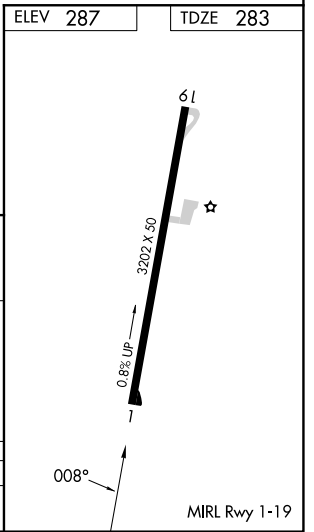

APP CRS	Rwy Idg	3202
008°	TDZE	283
	Apt Elev	287

RNAV (GPS) RWY 1

MADISONVILLE MUNI (51R)

RNP APCH - GPS.	MISSED APPROACH: Climb to 1200 then climbing right turn to 3000 direct NAMIL and hold.
<p>▼ Procedure NA at night.</p> <p>▲ NA Rwy 1 helicopter visibility reduction below 1 SM NA. Use UTS altimeter setting.</p>	

UTS ASOS 119.425	HOUSTON CENTER 134.8 269.6	CTAF 122.9
----------------------------	--------------------------------------	----------------------

SC-5, 23 JAN 2025 to 20 FEB 2025

SC-5, 23 JAN 2025 to 20 FEB 2025