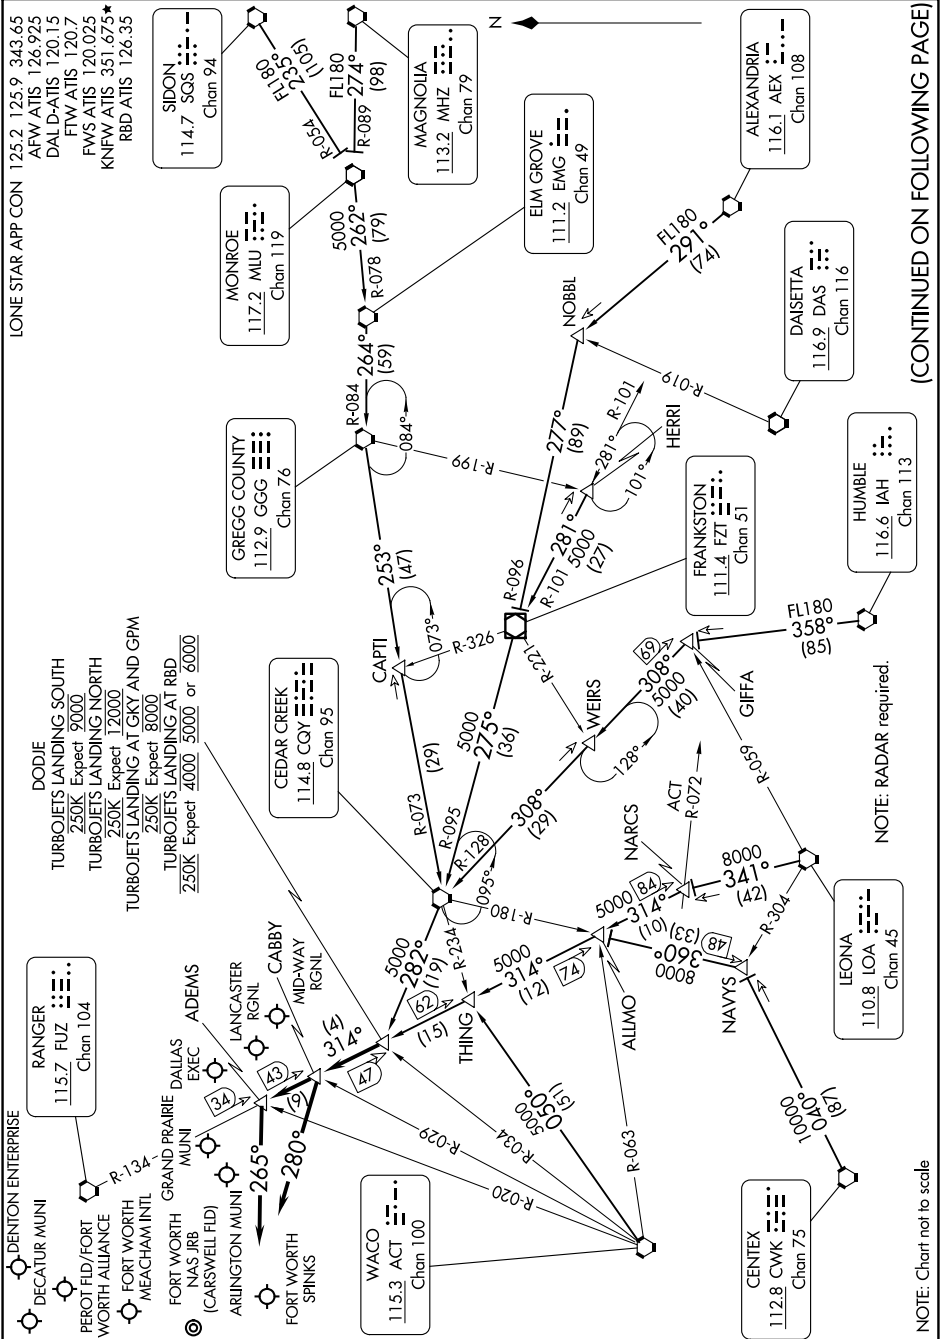

DODJE SIX ARRIVAL

DALLAS-FORT WORTH, TEXAS

SC-2, 23 JAN 2025 to 20 FEB 2025

(CONTINUED ON FOLLOWING PAGE)

NOTE: RADAR required.

NOTE: Chart not to scale

SC-2, 23 JAN 2025 to 20 FEB 2025

DODJE SIX ARRIVAL

(DODJE.DODJE6) 21MAY20

DALLAS-FORT WORTH, TEXAS