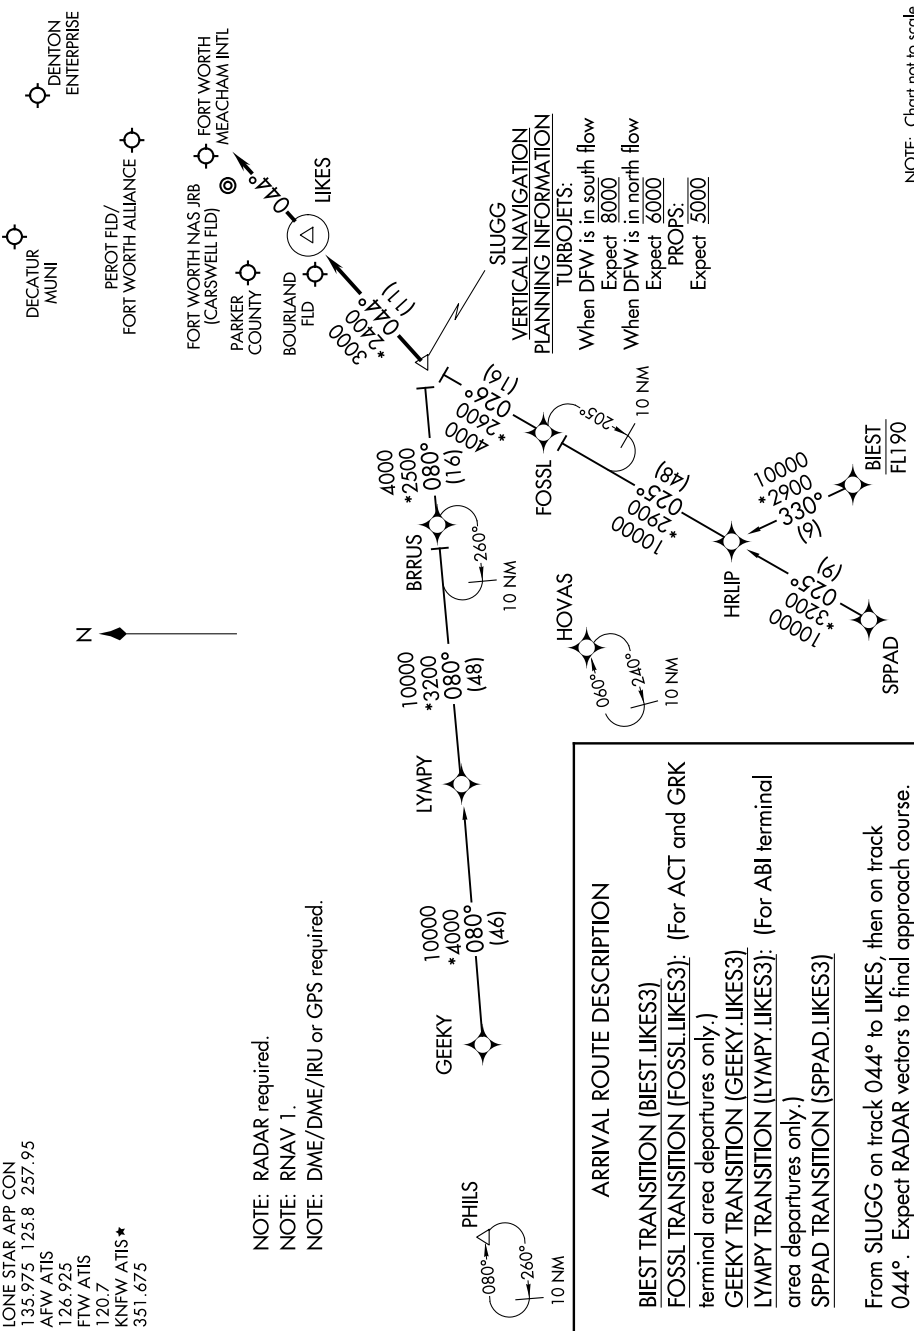

LIKES THREE ARRIVAL (RNAV)

FORT WORTH, TEXAS

SC-2, 23 JAN 2025 to 20 FEB 2025

NOTE: Chart not to scale.

LIKES THREE ARRIVAL (RNAV)

FORT WORTH, TEXAS

SC-2, 23 JAN 2025 to 20 FEB 2025