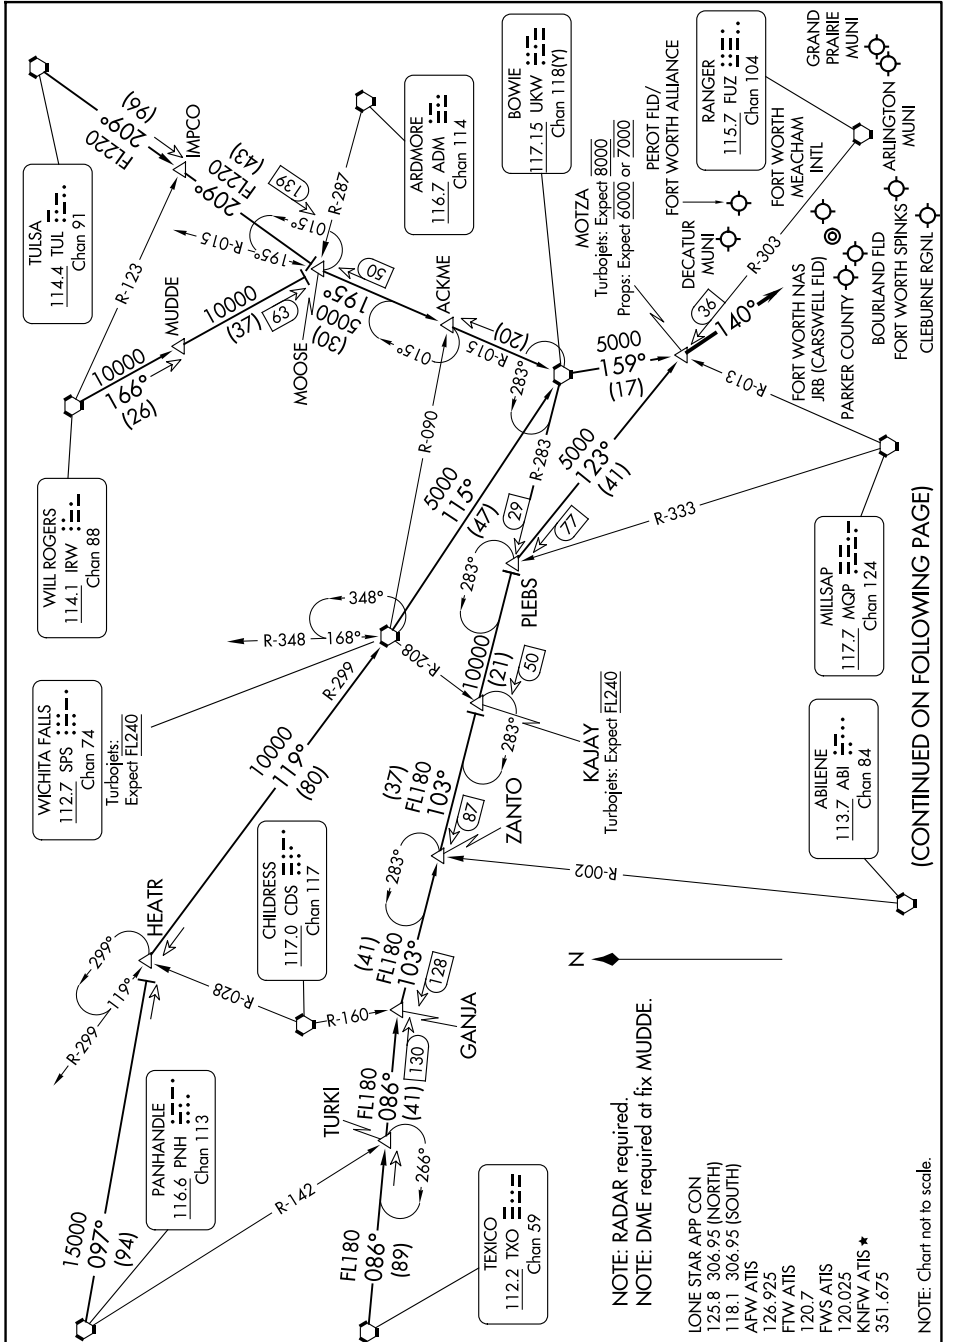

# MOTZA ONE ARRIVAL

FORT WORTH, TEXAS

SC-2, 23 JAN 2025 to 20 FEB 2025

SC-2, 23 JAN 2025 to 20 FEB 2025

(CONTINUED ON FOLLOWING PAGE)

# MOTZA ONE ARRIVAL

(MOTZA.MOTZA1) 17JUN21

FORT WORTH, TEXAS