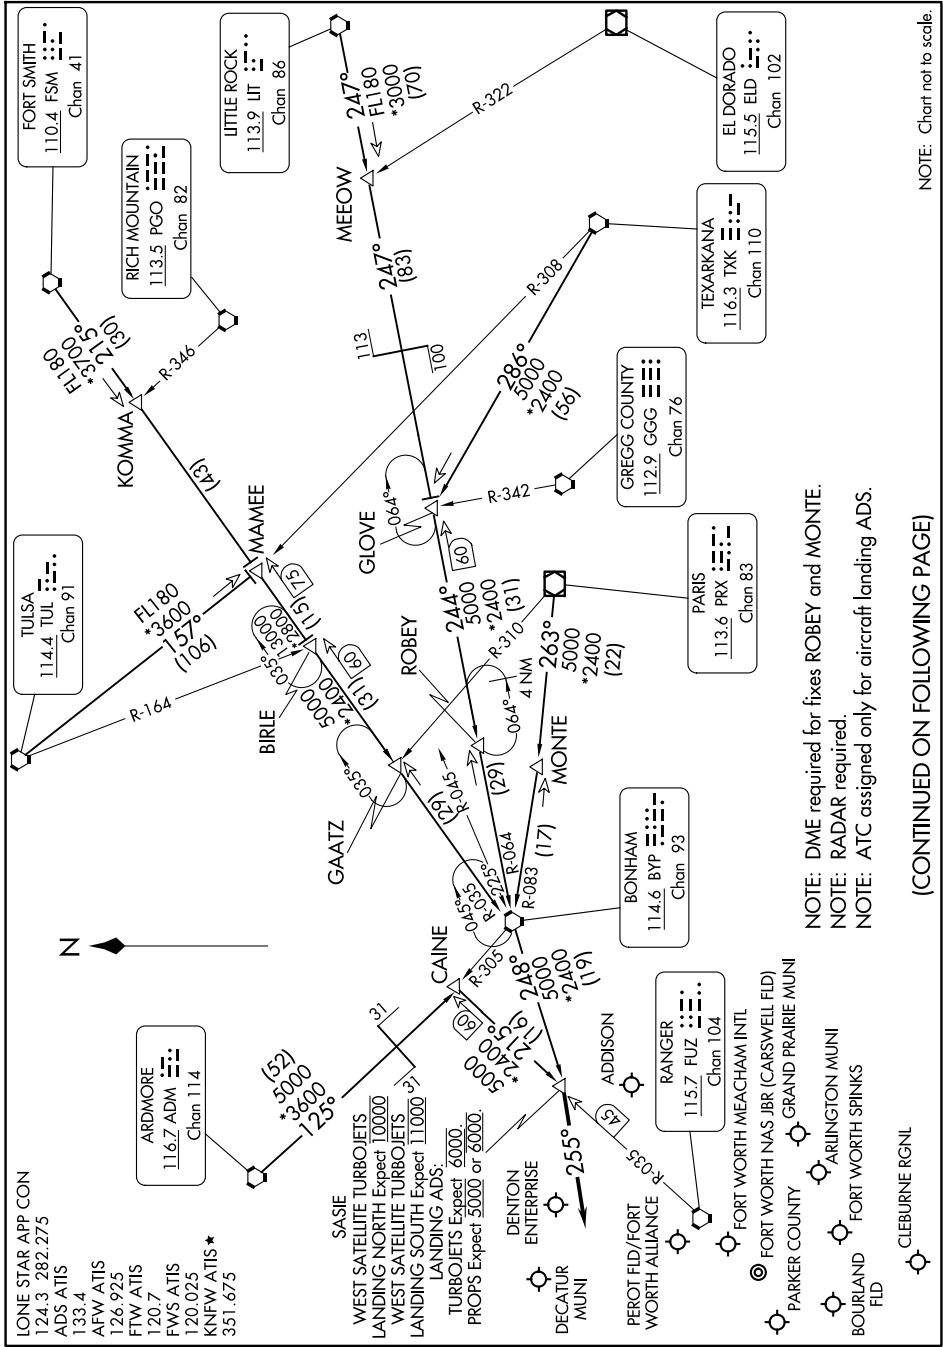

SASIE SEVEN ARRIVAL

AL-6918 (FAA)

DALLAS-FORT WORTH, TEXAS

SC-2, 23 JAN 2025 to 20 FEB 2025

NOTE: Chart not to scale.

NOTE: DME required for fixes ROBEY and MONTE.
 NOTE: RADAR required.
 NOTE: ATC assigned only for aircraft landing ADS.

(CONTINUED ON FOLLOWING PAGE)

SC-2, 23 JAN 2025 to 20 FEB 2025

SASIE SEVEN ARRIVAL

DALLAS-FORT WORTH, TEXAS