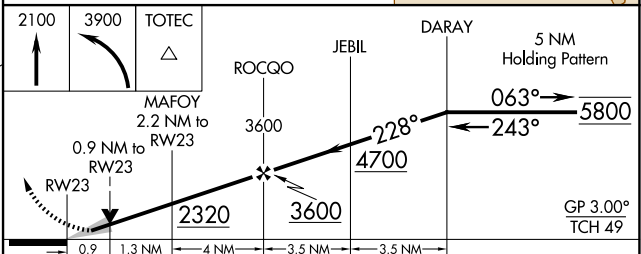

WAAS CH 78044 W23A	APP CRS 228°	Rwy ldg TDZE Apt Elev	5564 1576 1576
--	------------------------	-----------------------------	---

RNAV (GPS) RWY 23

COOLIDGE MUNI (P08)

RNP APCH-GPS.	MISSED APPROACH: Climb to 2100 then climbing left turn to 3900 direct TOTEC and hold.
---------------	---

AWOS-3PT 119.35	ALBUQUERQUE CENTER 125.4 269.3	UNICOM 123.075 (CTAF) 1
---------------------------	--	--

CATEGORY	A	B	C	D
LPV DA	1826- ³ / ₄	250 (300- ³ / ₄)		NA
LNAV/VNAV DA	1826- ³ / ₄	250 (300- ³ / ₄)		NA
LNAV MDA	1920-1	344 (400-1)		NA
C CIRCLING	2100-1	524 (600-1)		NA

SW-4, 23 JAN 2025 to 20 FEB 2025

SW-4, 23 JAN 2025 to 20 FEB 2025