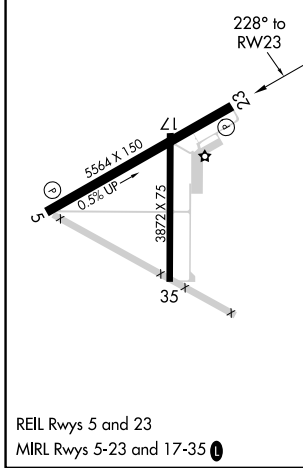

WAAS CH 78044 W23A	APP CRS 228°	Rwy ldg TDZE Apt Elev	5564 1576 1576

RNAV (GPS) RWY 23

COOLIDGE MUNI (P08)

RNP APCH-GPS.	MISSED APPROACH: Climb to 2100 then climbing left turn to 3900 direct TOTEC and hold.

AWOS-3PT 119.35	ALBUQUERQUE CENTER 125.4 269.3	UNICOM 123.075 (CTAF) 1

CATEGORY	A	B	C	D
LPV DA	1826-³/₄	250 (300-³/₄)		NA
LNAV/VNAV DA	1826-³/₄	250 (300-³/₄)		NA
LNAV MDA	1920-1	344 (400-1)		NA
C CIRCLING	2100-1	524 (600-1)		NA

SW-4, 23 JAN 2025 to 20 FEB 2025

SW-4, 23 JAN 2025 to 20 FEB 2025