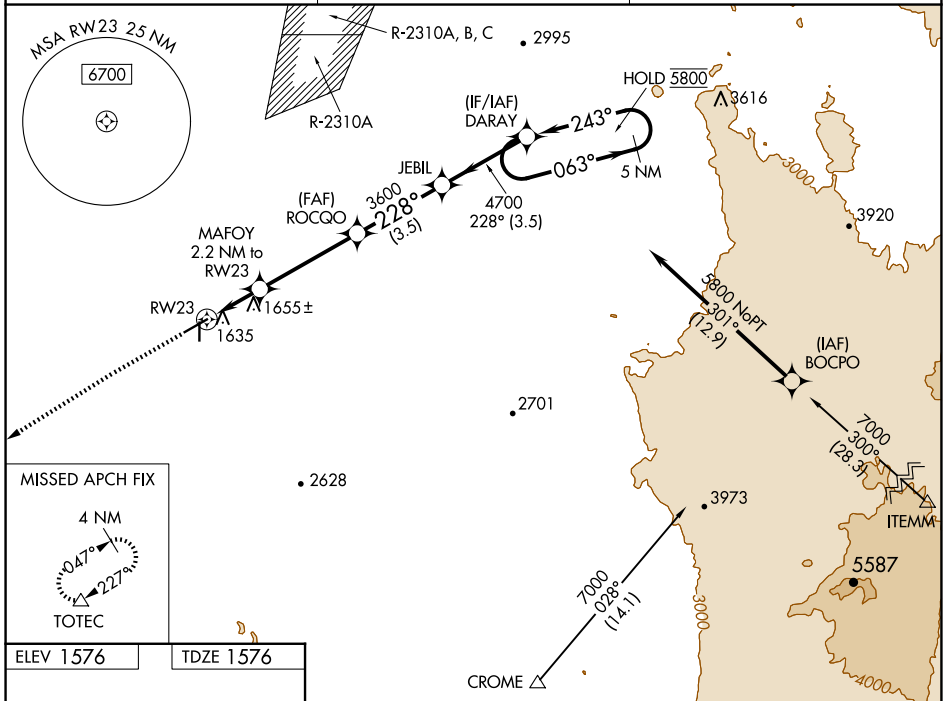

WAAS CH 78044 W23A	APP CRS 228°	Rwy ldg TDZE Apt Elev	5564 1576 1576
--	------------------------	-----------------------------	---

RNAV (GPS) RWY 23

COOLIDGE MUNI (P08)

RNP APCH-GPS.	MISSED APPROACH: Climb to 2100 then climbing left turn to 3900 direct TOTEC and hold.
---------------	---

AWOS-3PT 119.35	ALBUQUERQUE CENTER 125.4 269.3	UNICOM 123.075 (CTAF) 1
---------------------------	--	--

CATEGORY	A	B	C	D
LPV DA	1826- ³ / ₄	250 (300- ³ / ₄)		NA
LNAV/VNAV DA	1826- ³ / ₄	250 (300- ³ / ₄)		NA
LNAV MDA	1920-1	344 (400-1)		NA
C CIRCLING	2100-1	524 (600-1)		NA

SW-4, 23 JAN 2025 to 20 FEB 2025

SW-4, 23 JAN 2025 to 20 FEB 2025