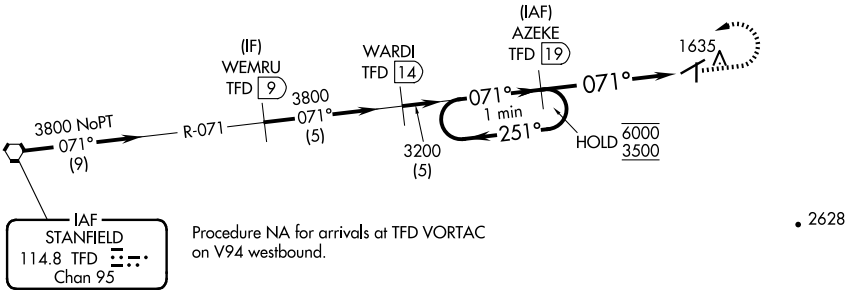

VORTAC TFD 114.8 Chan 95	APP CRS 071°	Rwy Idg TDZE 1564 Apt Elev 1576
--	------------------------	---

VOR RWY 5

COOLIDGE MUNI (P08)

DME required.

▲ Circling Rwy 17-35 NA at night.

MISSED APPROACH: Climb to 2300 then climbing left turn to 3500 on TFD VORTAC R-071 to AZEKE/19 DME and hold.

AWOS-3PT 119,350	ALBUQUERQUE CENTER 125.4 269.3	UNICOM 123.075 (CTAF) 0
----------------------------	--	--

▲ 2874

IAF
STANFIELD
114.8 TFD
Chan 95

SW-4, 23 JAN 2025 to 20 FEB 2025

SW-4, 23 JAN 2025 to 20 FEB 2025

ELEV 1576	TDZE 1564
-----------	-----------

CATEGORY	A	B	C	D
S-5	2200-1	636 (700-1)	NA	
C CIRCLING	2200-1	624 (700-1)	NA	