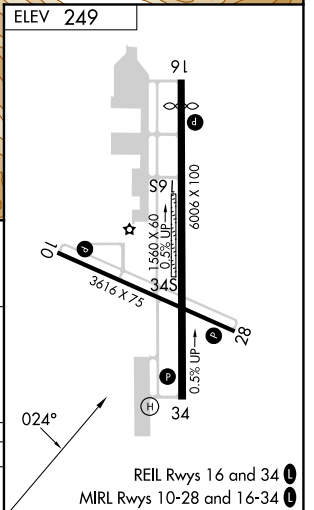

AK, 26 DEC 2024 to 20 FEB 2025

AK, 26 DEC 2024 to 20 FEB 2025

RNAV (GPS)-A