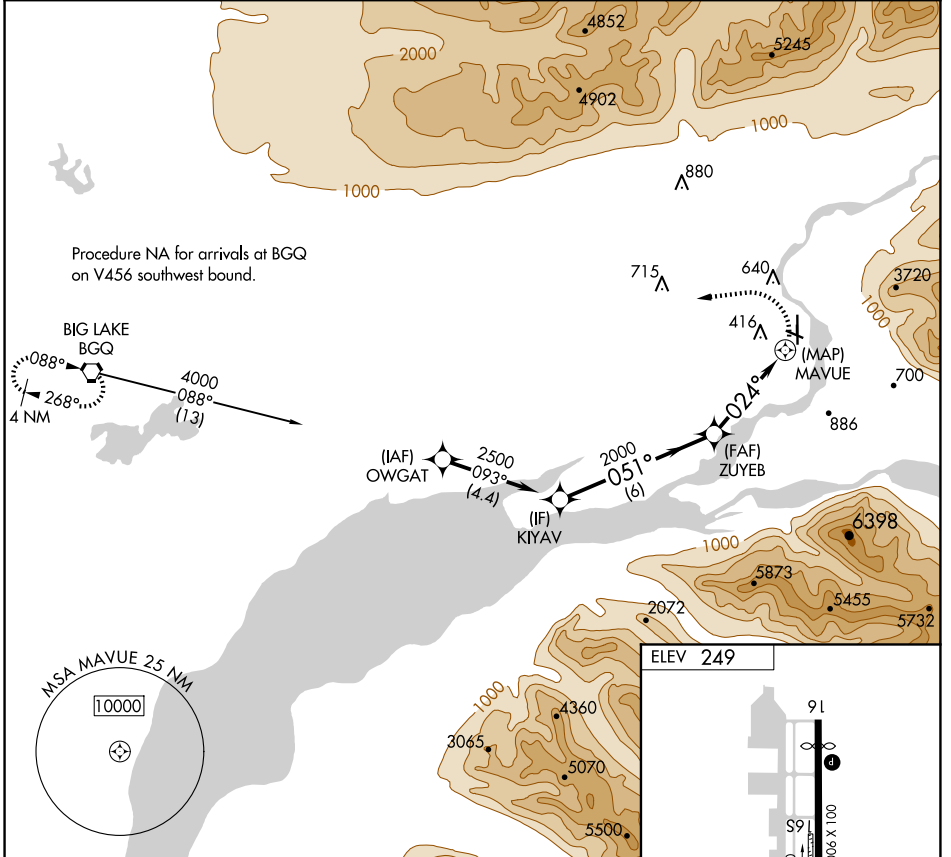

APP CRS 024°	Rwy Idg TDZE Apt Elev	N/A N/A 249
------------------------	-----------------------------	--

RNAV (GPS)-A

WARREN "BUD" WOODS PALMER MUNI (PAQ) (PAAQ)

RNP APCH.	MISSED APPROACH: Climbing left turn to 4500 direct BGQ VORTAC and hold.
<p>▼ Circling NA northeast of Rwy 16-28. ▲ Procedure NA at night.</p>	

AFIS 134.75	ANCHORAGE APP CON 118.6 290.5	PALMER RADIO 123.6 (CTAF) 0 122.4
-----------------------	---	---

	KIYAV	ZUYEB	MAVUE	BGQ
	2500	2000	2000	4500
	6 NM		3.9 NM	
CATEGORY	A	B	C	D
CIRCLING	860-1¼ 611 (700-1¼)	940-1¼ 691 (700-1¼)	1300-3	1051 (1100-3)

AK, 26 DEC 2024 to 20 FEB 2025

AK, 26 DEC 2024 to 20 FEB 2025

RNAV (GPS)-A