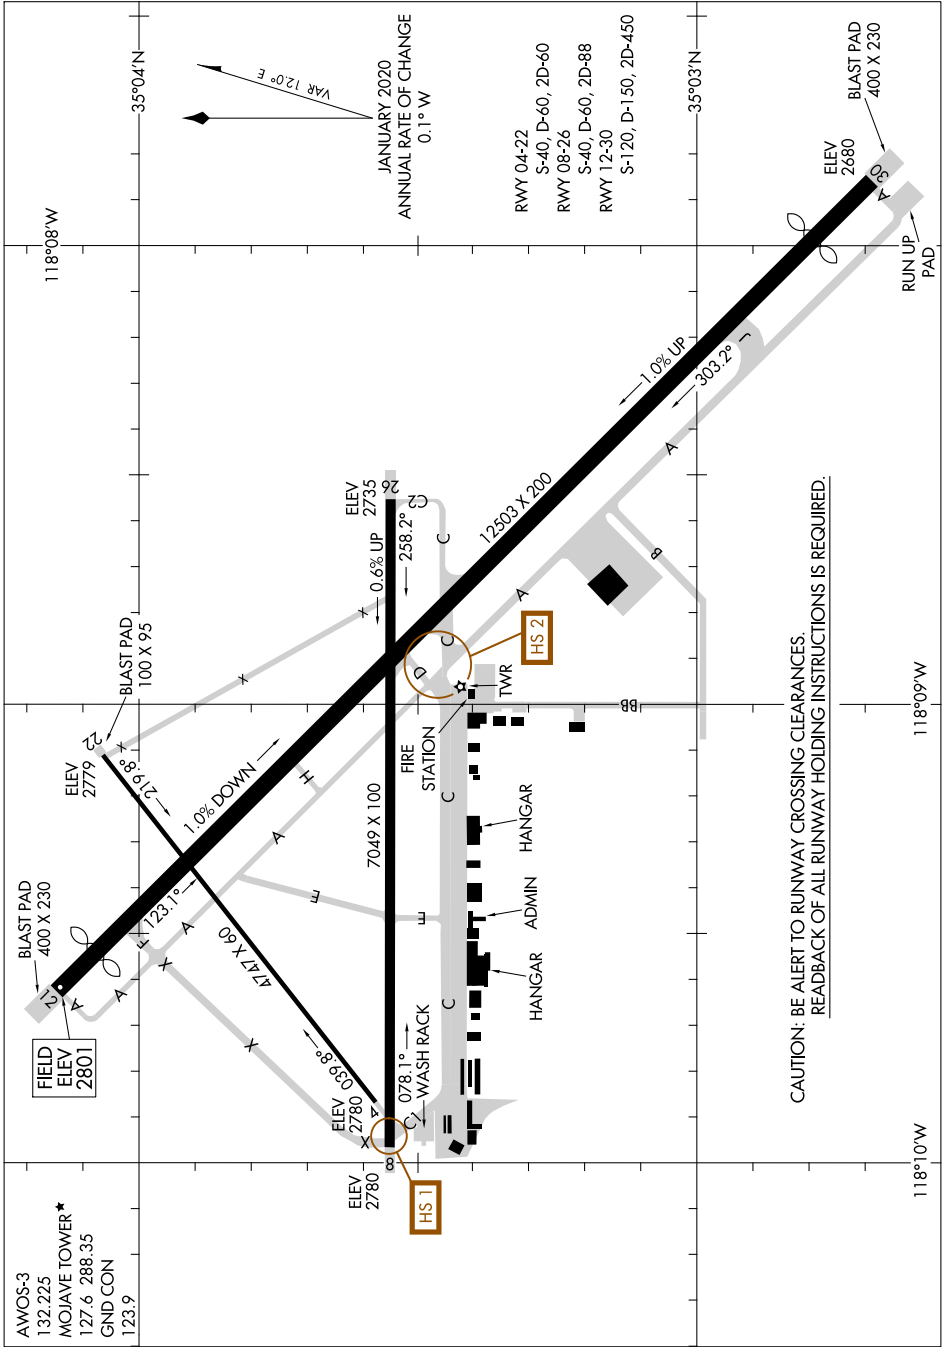

# AIRPORT DIAGRAM

MOJAVE AIR & SPACE PORT/RUTAN FLD (MHV)  
AL-9353 (FAA)  
MOJAVE, CALIFORNIA

SW-3, 23 JAN 2025 to 20 FEB 2025

SW-3, 23 JAN 2025 to 20 FEB 2025

# AIRPORT DIAGRAM

MOJAVE, CALIFORNIA  
MOJAVE AIR & SPACE PORT/RUTAN FLD (MHV)