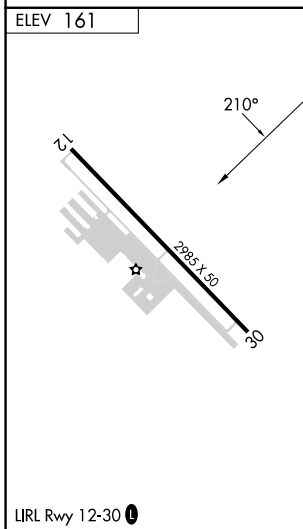

APP CRS 210°	Rwy Idg TDZE Apt Elev	N/A N/A 161

RNAV (GPS)-A

TURLOCK MUNI (O15)

RNP APCH - GPS.	MISSED APPROACH: Climb to 900 then climbing right turn to 2800 direct BLONT and hold.
▼ Procedure NA at night. Use MER altimeter setting; ▲NA when not received, use MCE altimeter setting and increase all MDAs 20 feet.	

MER AWOS-3 124.475	NORCAL APP CON 120.95 269.45	UNICOM 122.8 (CTAF)

900	2800	BLONT	BLONT	
↑	↷	✧	4 NM Holding Pattern	
FANTO		TOMYY	030° → 6000	
		1900	← 210° 2800	
4.5 NM		5.5 NM		
CATEGORY	A	B	C	D
CIRCLING	740-1 579 (600-1)	760-1 599 (600-1)	NA	

SW-2, 23 JAN 2025 to 20 FEB 2025

SW-2, 23 JAN 2025 to 20 FEB 2025