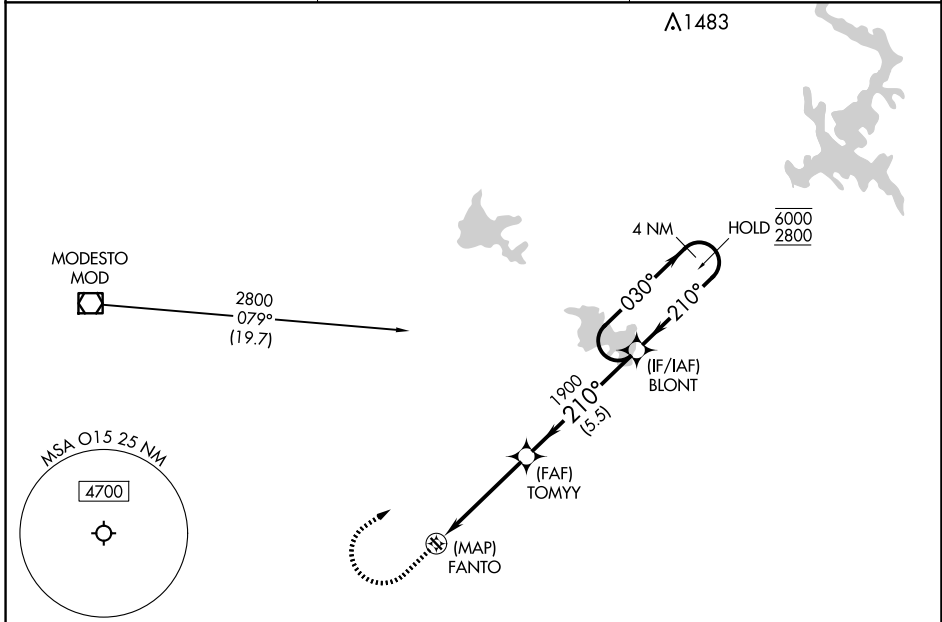

APP CRS 210°	Rwy Idg TDZE Apt Elev	N/A N/A 161
------------------------	-----------------------------	--

RNAV (GPS)-A

TURLOCK MUNI (O15)

RNP APCH - GPS.	MISSED APPROACH: Climb to 900 then climbing right turn to 2800 direct BLONT and hold.
<p>▼ Procedure NA at night. Use MER altimeter setting;</p> <p>▲NA when not received, use MCE altimeter setting and increase all MDAs 20 feet.</p>	

MER AWOS-3 124.475	NORCAL APP CON 120.95 269.45	UNICOM 122.8 (CTAF)
------------------------------	--	-------------------------------

900	2800	BLONT	BLONT	
↑	↷	✧	4 NM Holding Pattern	
FANTO		TOMYY	030° → 6000	
		1900	← 210° 2800	
4.5 NM		5.5 NM		
CATEGORY	A	B	C	D
CIRCLING	740-1 579 (600-1)	760-1 599 (600-1)	NA	

SW-2, 23 JAN 2025 to 20 FEB 2025

SW-2, 23 JAN 2025 to 20 FEB 2025