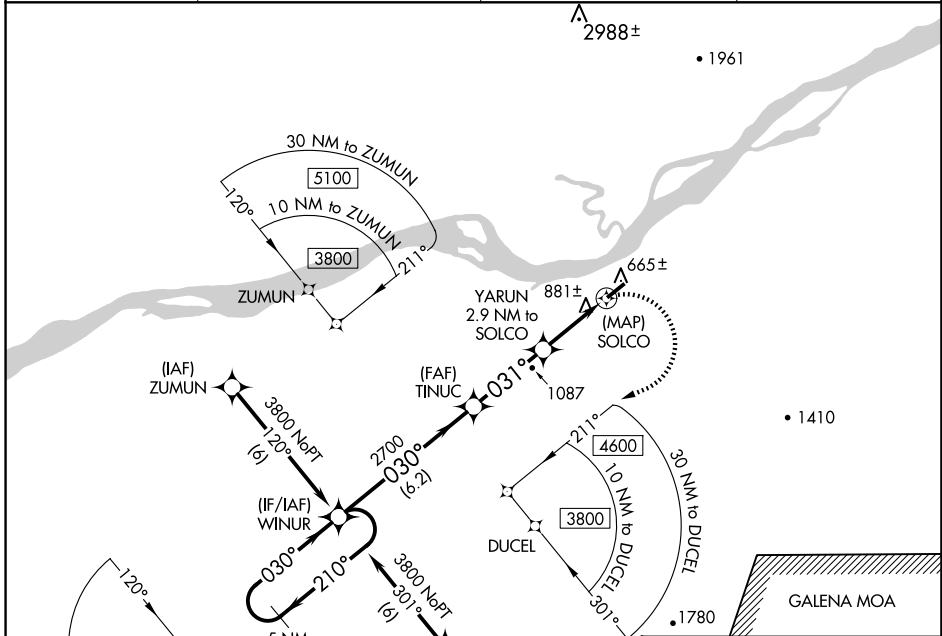

RNAV (GPS) RWY 3

RUBY (RBY) (PARY)

APP CRS 031°	Rwy Idg 4000
	TDZE 648
	Apt Elev 658

⚠ When local altimeter setting not received, use Galena altimeter setting and increase all MDA 340 feet and all visibilities 3/4 SM. DME/DME RNP-0.3 NA.
⚠ Rwy 3 Straight-in and Circling minimums NA at night. Helicopter visibility reduction below 1 SM NA.
❄ -39°C

MISSED APPROACH:
 Climbing right turn to 3800 direct WINUR and hold.

AWOS-3P 118.25	ANCHORAGE CENTER 127.0 290.2	FAIRBANKS RADIO 122.25	CTAF 122.8
--------------------------	--	----------------------------------	----------------------

ELEV 658	TDZE 648
----------	----------

CATEGORY	A	B	C	D
LNVA MDA	1260-1	612 (700-1)	1260-1 3/4 612 (700-1 3/4)	NA
CIRCLING	1260-1 602 (700-1)	1400-1 742 (800-1)	1400-2 1/4 742 (800-2 1/4)	NA

REIL Rwy 21 **Ⓛ**
 MRL Rwy 3-21 **Ⓛ**

AK, 26 DEC 2024 to 20 FEB 2025

AK, 26 DEC 2024 to 20 FEB 2025