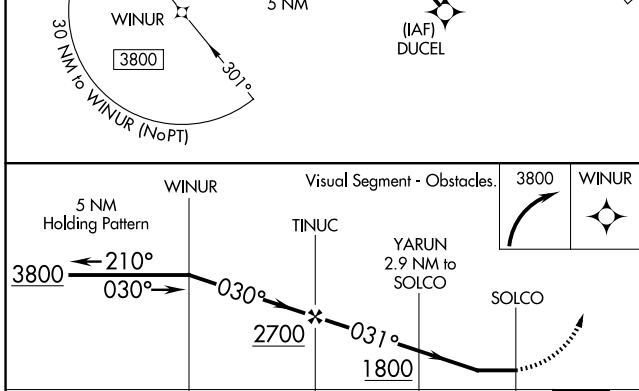

RNAV (GPS) RWY 3

RUBY (RBY) (PARY)

APP CRS 031°	Rwy Idg 4000
	TDZE 648
	Apt Elev 658

⚠ When local altimeter setting not received, use Galena altimeter setting and increase all MDA 340 feet and all visibilities 3/4 SM. DME/DME RNP-0.3 NA.
⚠ Rwy 3 Straight-in and Circling minimums NA at night. Helicopter visibility reduction below 1 SM NA.
❄ -39°C

MISSED APPROACH:
 Climbing right turn to 3800 direct WINUR and hold.

AWOS-3P 118.25	ANCHORAGE CENTER 127.0 290.2	FAIRBANKS RADIO 122.25	CTAF 122.8
--------------------------	--	----------------------------------	----------------------

ELEV 658	TDZE 648
----------	----------

CATEGORY	A	B	C	D
LNVA MDA	1260-1	612 (700-1)	1260-1 3/4 612 (700-1 3/4)	NA
CIRCLING	1260-1 602 (700-1)	1400-1 742 (800-1)	1400-2 1/4 742 (800-2 1/4)	NA

REIL Rwy 21 **Ⓛ**
 MRL Rwy 3-21 **Ⓛ**