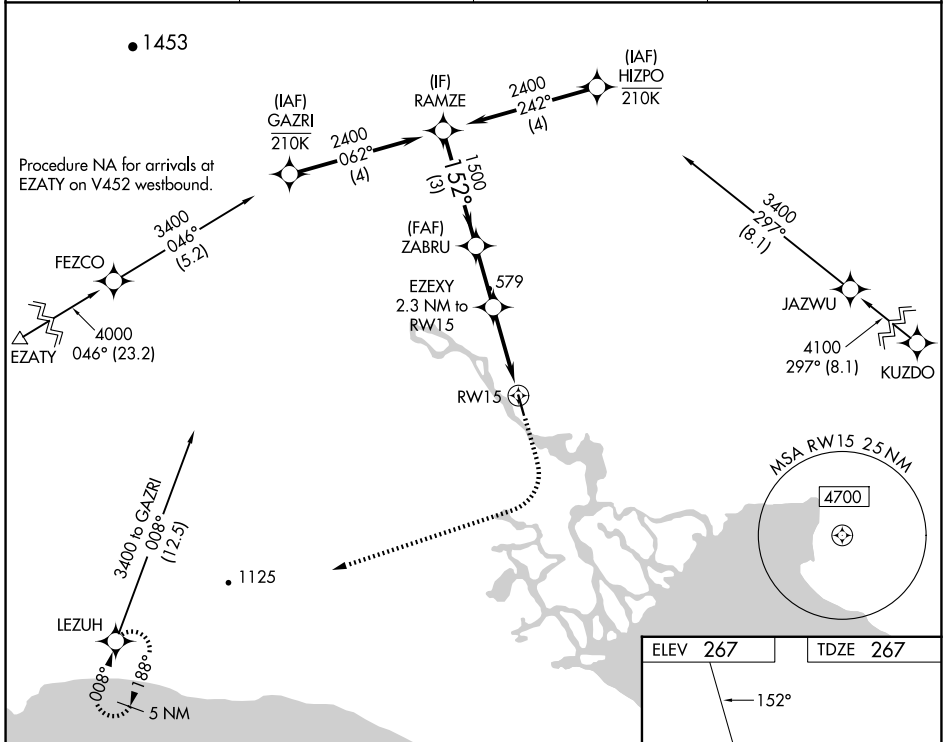

WAAS CH 82331 W15A	APP CRS 152°	Rwy Idg TDZE Apt Elev	3000 267 267
--	------------------------	-----------------------------	---

RNAV (GPS) RWY 15

WHITE MOUNTAIN (WMO) (P A W M)

RNP APCH.		MISSED APPROACH: Climb to 700 then climbing right turn to 5000 direct LEZUH and hold, continue climb-in-hold to 5000.	
Circling NA northeast of Rwy 15-33.		AWOS-3P 121.45	ANCHORAGE CENTER 133.3 290.4
		NOME RADIO 122.05	CTAF 122.9 0

AK, 26 DEC 2024 to 20 FEB 2025

AK, 26 DEC 2024 to 20 FEB 2025

ELEV 267	TDZE 267
----------	----------

		3 NM	1.6 NM	1.2 NM	1.1 NM	
CATEGORY		A	B	C	D	
LP MDA	660-1	393 (400-1)	660-1 1/8 393 (400-1 1/8)	NA		
LNAV MDA	800-1	533 (600-1)	800-1 1/2 533 (600-1 1/2)	NA		
CIRCLING	800-1	533 (600-1)	1080-2 1/2 813 (900-2 1/2)	NA		