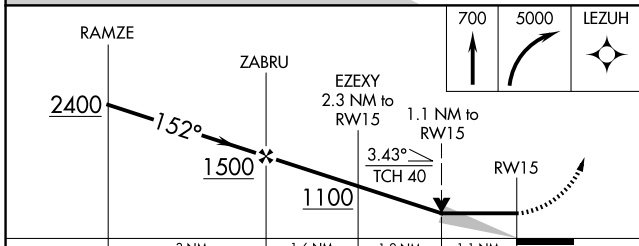

WAAS CH 82331 W15A	APP CRS 152°	Rwy Idg TDZE Apt Elev	3000 267 267
--	------------------------	-----------------------------	---

RNAV (GPS) RWY 15

WHITE MOUNTAIN (WMO) (P A W M)

RNP APCH.		MISSED APPROACH: Climb to 700 then climbing right turn to 5000 direct LEZUH and hold, continue climb-in-hold to 5000.	
Circling NA northeast of Rwy 15-33.		AWOS-3P 121.45	ANCHORAGE CENTER 133.3 290.4
		NOME RADIO 122.05	CTAF 122.9 0

AK, 26 DEC 2024 to 20 FEB 2025

AK, 26 DEC 2024 to 20 FEB 2025

ELEV 267	TDZE 267
----------	----------

		3 NM	1.6 NM	1.2 NM	1.1 NM	
CATEGORY		A	B	C	D	
LP MDA	660-1	393 (400-1)	660-1 1/8 393 (400-1 1/8)	NA		
LNAV MDA	800-1	533 (600-1)	800-1 1/2 533 (600-1 1/2)	NA		
CIRCLING	800-1	533 (600-1)	1080-2 1/2 813 (900-2 1/2)	NA		