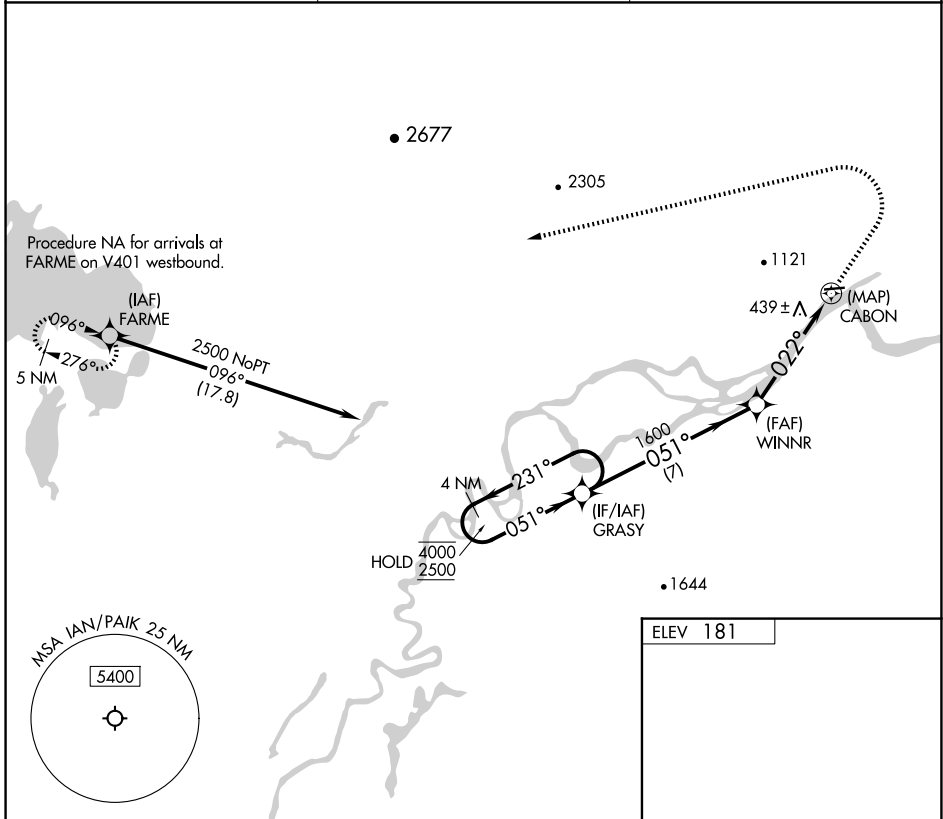

APP CRS 022°	Rwy Idg TDZE Apt Elev	N/A N/A 181
------------------------	-----------------------------	--

RNAV (GPS)-A

BOB BAKER MEML (IAN) (PAIK)

RNP APCH.	MISSED APPROACH: Climb to 1900 then climbing left turn to 4200 direct FARME and hold.
NA -28°C	Circling to Rwy 7 NA at night. Circling NA north of Rwy 7-25.

AWOS-3P 119,025	ANCHORAGE CENTER 119.2 263.0	CTAF 122.7
---------------------------	--	----------------------

CATEGORY	A	B	C	D
CIRCLING	800-1 619 (700-1)	820-1 639 (700-1)	1220-3	1039 (1100-3)

MIRL Rwy 7-25

REIL Rwy 25