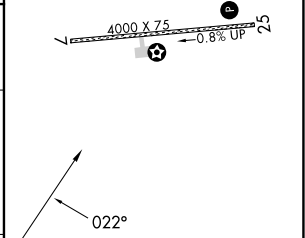

APP CRS 022°	Rwy Idg TDZE Apt Elev	N/A N/A 181
------------------------	-----------------------------	--

RNAV (GPS)-A

BOB BAKER MEML (IAN) (PAIK)

RNP APCH.	MISSED APPROACH: Climb to 1900 then climbing left turn to 4200 direct FARME and hold.
NA -28°C	Circling to Rwy 7 NA at night. Circling NA north of Rwy 7-25.

AWOS-3P 119,025	ANCHORAGE CENTER 119.2 263.0	CTAF 122.7
---------------------------	--	----------------------

CATEGORY	A	B	C	D
CIRCLING	800-1 619 (700-1)	820-1 639 (700-1)	1220-3	1039 (1100-3)

MIRL Rwy 7-25