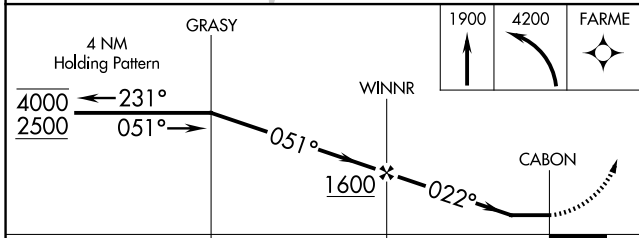

APP CRS 022°	Rwy Idg TDZE Apt Elev	N/A N/A 181
------------------------	-----------------------------	--

RNAV (GPS)-A

BOB BAKER MEML (IAN) (PAIK)

RNP APCH.	MISSED APPROACH: Climb to 1900 then climbing left turn to 4200 direct FARME and hold.
NA -28°C	Circling to Rwy 7 NA at night. Circling NA north of Rwy 7-25.

AWOS-3P 119,025	ANCHORAGE CENTER 119.2 263.0	CTAF 122.7
---------------------------	--	----------------------

CATEGORY	A	B	C	D
CIRCLING	800-1 619 (700-1)	820-1 639 (700-1)	1220-3	1039 (1100-3)

MIRL Rwy 7-25