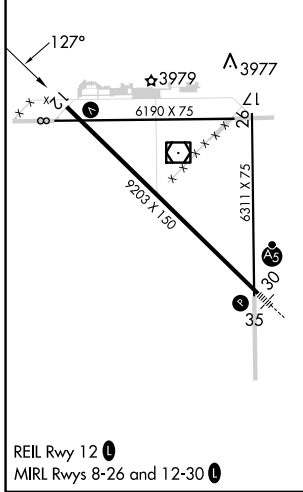

RNAV (GPS) RWY 12

ALLIANCE MUNI (A1A)

RNP APCH. ▲ For uncompensated Baro-VNAV systems, LNAV/VNAV NA below -22°C or above 54°C.	MISSED APPROACH: Climb to 6100 direct DEMTY and hold.
---------------------------------------------------------------------------------------------	-------------------------------------------------------

CATEGORY	A	B	C	D
LPV DA	4180-1 250 (300-1)			
LNAV/VNAV DA	4273-1¼ 343 (400-1¼)			
LNAV MDA	4320-1	390 (400-1)	4320-1½ 390 (400-1½)	4320-1¼ 390 (400-1¼)
CIRCLING	4460-1 529 (600-1)	4520-1 589 (600-1)	4580-1¾ 649 (700-1¾)	4640-2¼ 709 (800-2¼)