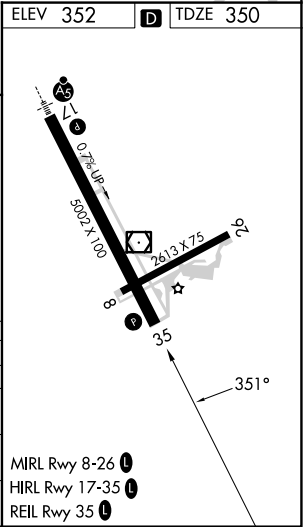

WAAS CH 70406 W35A	APP CRS 351°	Rwy Idg TDZE Apt Elev	5002 350 352
--	------------------------	-----------------------------	---

RNAV (GPS) RWY 35

AUGUSTA STATE (AUG)

RNP APCH.	MISSED APPROACH: Climb to 3000 direct UCENO and left turn on track 233° to NOLLI and hold.
-----------	--

ASOS 118.325	PORTLAND APP CON ★ 128.35 299.2	CLNC DEL 119.95 299.2	UNICOM 123.0 (CTAF) ①
------------------------	---	---------------------------------	---------------------------------

NE-1, 20 MAR 2025 to 17 APR 2025

- MIRL Rwy 8-26 ①
- HIRL Rwy 17-35 ①
- REIL Rwy 35 ①