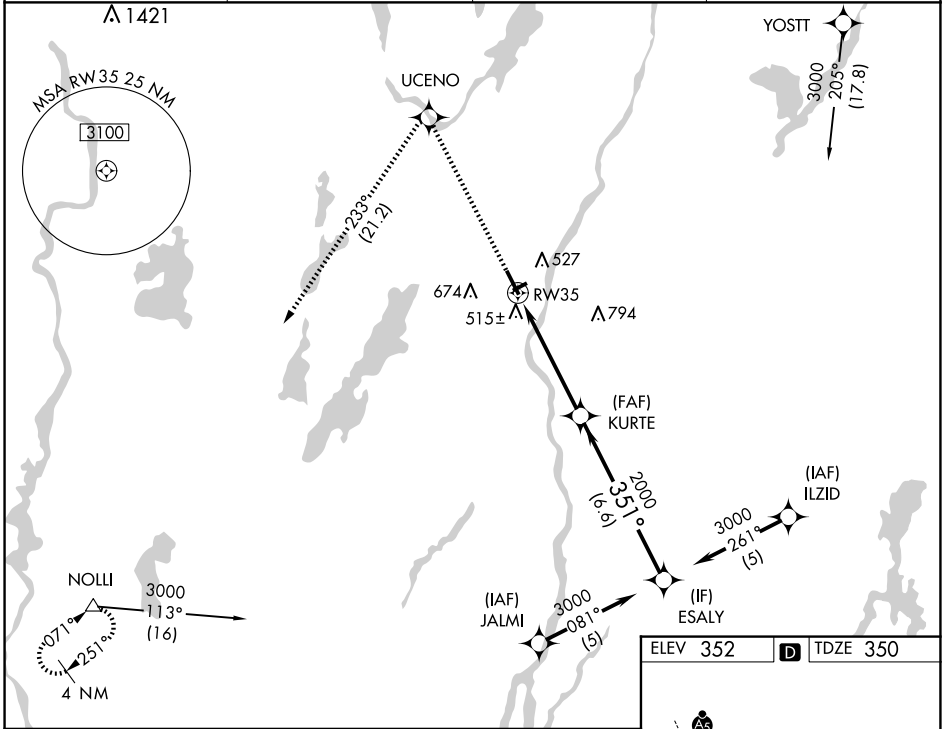

WAAS CH 70406 W35A	APP CRS 351°	Rwy Idg TDZE Apt Elev	5002 350 352
--	------------------------	-----------------------------	---

RNAV (GPS) RWY 35

AUGUSTA STATE (AUG)

RNP APCH.	MISSED APPROACH: Climb to 3000 direct UCENO and left turn on track 233° to NOLLI and hold.
-----------	--

ASOS 118.325	PORTLAND APP CON ★ 128.35 299.2	CLNC DEL 119.95 299.2	UNICOM 123.0 (CTAF) ①
------------------------	---	---------------------------------	---------------------------------

NE-1, 20 MAR 2025 to 17 APR 2025

NE-1, 20 MAR 2025 to 17 APR 2025

CATEGORY	A	B	C	D
LPV DA	610-1 260 (300-1)			
LNAV/VNAV DA	850-1¾ 500 (500-1¾)			
LNAV MDA	840-1 490 (500-1)	840-1¾ 490 (500-1¾)		840-1½ 490 (500-1½)
CIRCLING	880-1¾ 528 (600-1¾)	980-1¾ 628 (700-1¾)	1160-2½ 808 (900-2½)	