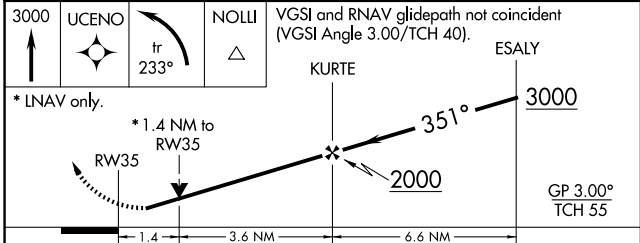

CATEGORY	A	B	C	D
LPV DA	610-1 260 (300-1)			
LNAV/VNAV DA	850-1¾ 500 (500-1¾)			
LNAV MDA	840-1 490 (500-1)	840-1¾ 490 (500-1¾)		840-1½ 490 (500-1½)
CIRCLING	880-1¾ 528 (600-1¾)	980-1¾ 628 (700-1¾)	1160-2½ 808 (900-2½)