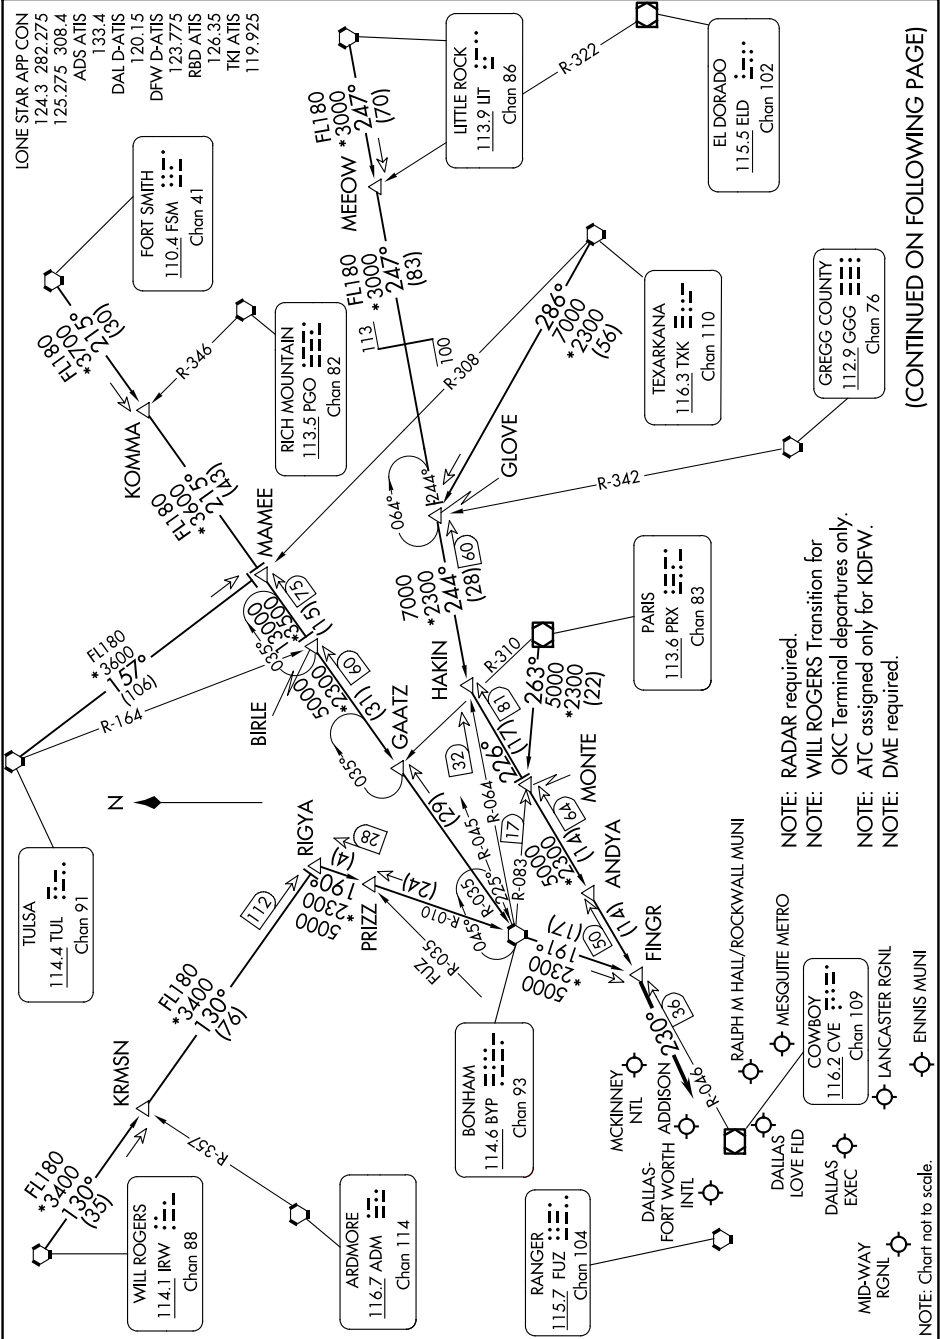

# FINGR NINE ARRIVAL

DALLAS-FORT WORTH, TEXAS

SC-2, 20 MAR 2025 to 17 APR 2025

(CONTINUED ON FOLLOWING PAGE)

NOTE: RADAR required.  
 NOTE: WILL ROGERS Transition for OKC Terminal departures only.  
 NOTE: ATC assigned only for KDFW.  
 NOTE: DME required.

SC-2, 20 MAR 2025 to 17 APR 2025

# FINGR NINE ARRIVAL

DALLAS-FORT WORTH, TEXAS