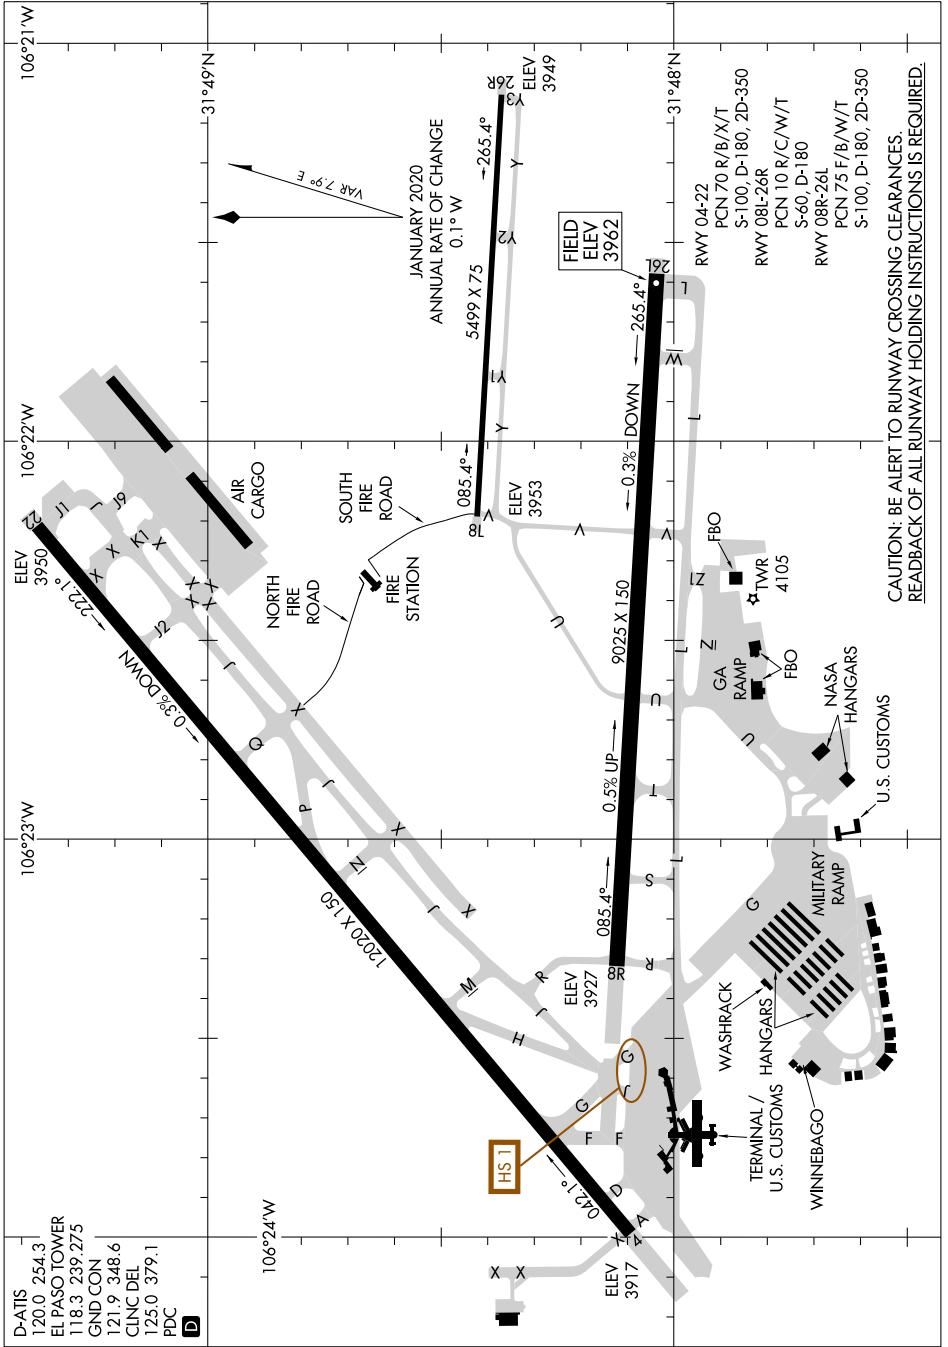

AIRPORT DIAGRAM

AL-134 (FAA)

EL PASO INTL (ELP)
EL PASO, TEXAS

SC-3, 20 MAR 2025 to 17 APR 2025

CAUTION: BE ALERT TO RUNWAY CROSSING CLEARANCES.
READBACK OF ALL RUNWAY HOLDING INSTRUCTIONS IS REQUIRED.

SC-3, 20 MAR 2025 to 17 APR 2025